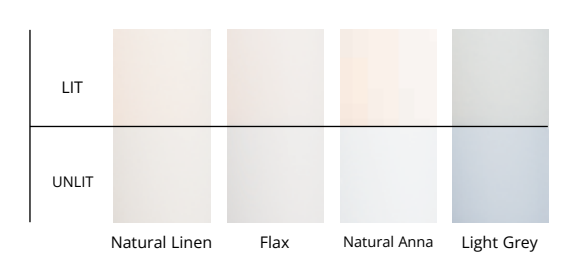

SARATOGA SHADE COLOR OPTIONS