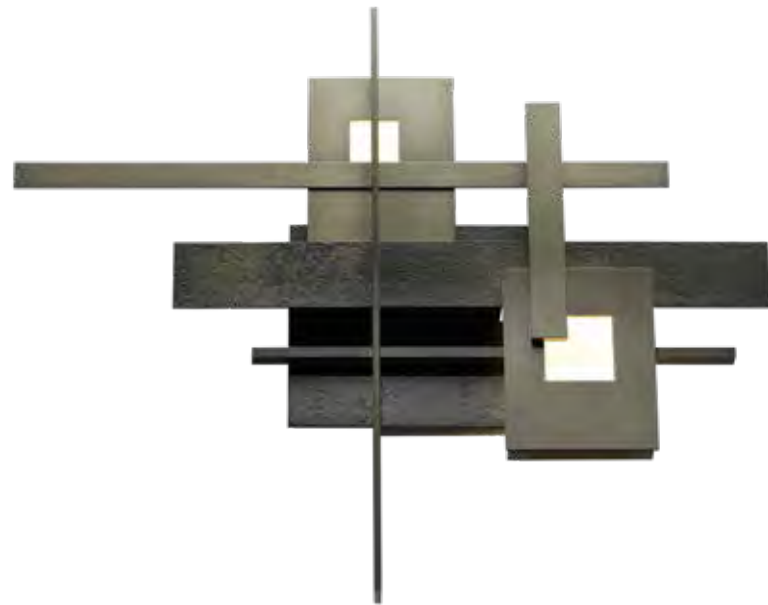

ADA

APERTURE VERTICAL SCONCE - 217520
21.5" h x 6.5" w x 3.2" d - 10.5 lbs
4.8" x 10.3" backplate - 10" vertical mounting ht
G9 socket, 40 W max, G9 bulb, incl

ITEM #	FINISH	GLASS
217520-SKT	02 | 82	White Art Glass (BB0273)
	05 | 84	Topaz Glass (ZB0273)
	07 | 85	
	10 | 86	
	14 | 89	
	20 |	

**APERTURE GLASS
OPTIONS:**

ADA

APERTURE SCONCE - 217510
12.9" h x 8.1" w x 3.2" d - 8 lbs
4.8" x 6.9" backplate - 4.1" vertical mounting ht
G9 socket, 40 W max, G9 bulb, incl

ITEM #	FINISH	GLASS
217510-SKT	02 | 82	White Art Glass (BB0292)
	05 | 84	Topaz Glass (ZB0292)
	07 | 85	
	10 | 86	
	14 | 89	
	20 |	

ADA

PLANAR LED SCONCE - 217310
26.9" h x 19" w x 3.6" d - 16.8 lbs
2.25" x 7.5" backplate - 13.6" vertical mounting ht
910 EST. DELIVERED LUMENS, 24W, 3000K CCT, 90 CRI,
INPUT- 100-277V, ELV DIMMING
Note: Can hang vertically or horizontally

ITEM #	FINISH
217310-LED	02 | 82
	05 | 84
	07 | 85
	10 | 86
	14 | 89
	20 |

TROVE LED SCONCE - 202015
20.1" h x 6.5" w x 4.2" d - 10.7 lbs
20.1" x 6.5" backplate - 17.1" vertical mounting ht
250 EST. DELIVERED LUMENS, 4.5W, 3000K CCT, 90 CRI
120V AC INPUT, ELV DIMMING

ITEM #	FINISH	ELEMENT
202015-LED	02 | 82	Crystal (CR)
	05 | 84	
	07 | 85	
	10 | 86	
	14 | 89	
	20 |	

ADA

STITCH SCONCE - 202101
26.8" h x 5.4" w x 4" d - 13 lbs
25.8" x 5" backplate - 13.4" vertical mounting ht
GU10 sockets (2), 50 W max, MR Reflector bulbs

ITEM #	FINISH	ELEMENT
202101-SKT	02 | 82	Crystal (CR)
	05 | 84	
	07 | 85	
	10 | 86	
	14 | 89	
	20 |	

ADA

RHAPSODY LED SCONCE - 205440
26.6" h x 8.6" w x 3.5" d - 9.8 lbs
4.9" x 4.9" backplate - 24.2" vertical mounting ht
350 EST. DELIVERED LUMENS, 15W, 3000K CCT
90 CRI, 120V AC INPUT, ELV DIMMING

ITEM #	FINISH	ACCENT	ELEMENT
205440-LED	02 | 82	02 | 82	Crystal (CR)
	05 | 84	05 | 84	
	07 | 85	07 | 85	
	10 | 86	10 | 86	
	14 | 89	14 | 89	
	20 |	20 |