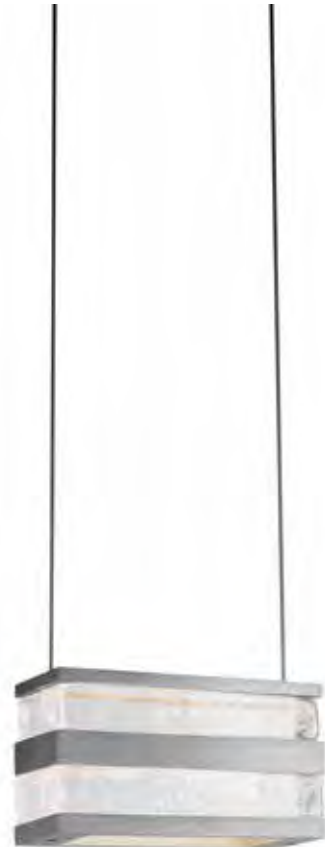

L **S-45°** AL

NEW STACKS LED PENDANT - 401854

2.5" h x 5.5" w x 2" d - 4.6" X 7.3" canopy - 5.2 lbs
150 EST. DELIVERED LUMENS, 4.5W, 2700K CCT, 90 CRI,
120-277V INPUT, DIMMING: LINE VOLTAGE, ELV

ITEM #	OAH	FINISH	GLASS
401854-LED	20" - 100" (STND)	02 | 82	Clear (ZM0562)
		05 | 84	
		07 | 85	
		10 | 86	
		14 | 89	
		20 |