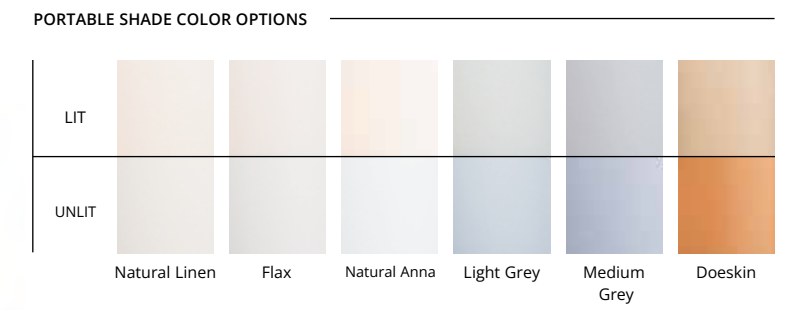

METAMORPHIC TABLE LAMP - 261962
27" h - 8.5" x 6.5" footprint - 5 lbs
dimmer - Medium socket, 150 W max, A19 bulb

ITEM #	FINISH	SHADE
261962-SKT	02 | 82	Flax (SE1555)
	05 | 84	Natural Anna (SF1555)
	07 | 85	Light Grey (SJ1555)
	10 | 86	Medium Grey (SL1555)
	14 | 89	Doeskin (SB1555)
	20 |	Natural Linen (SA1555)