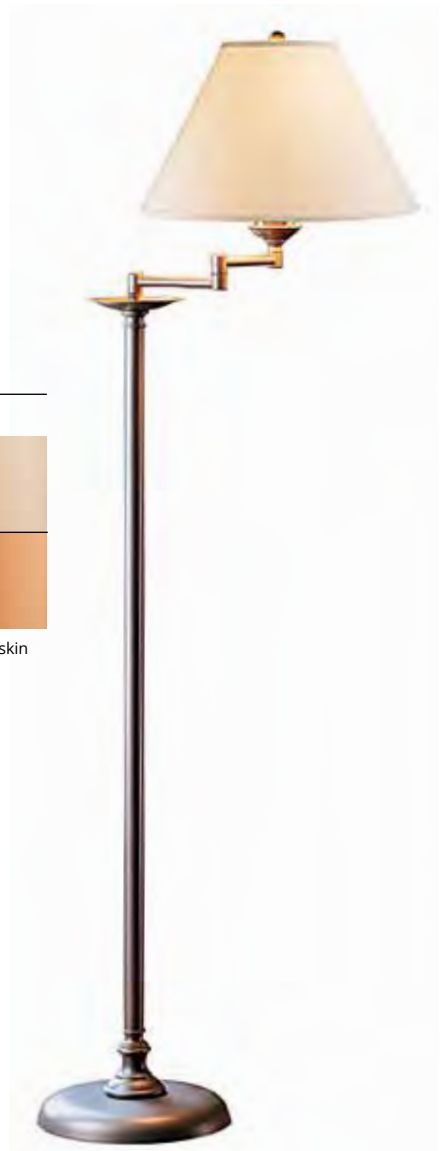

PORTABLE SHADE COLOR OPTIONS

	Natural Linen	Natural Anna	Light Grey	Medium Grey	Doeskin
LIT					
UNLIT					

LED bulbs included for CA Title 20 compliance.