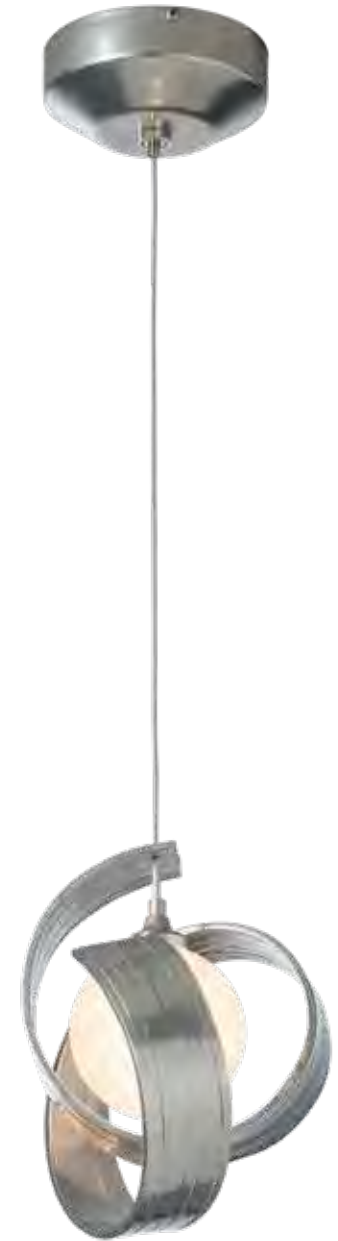

S-45° AL

NEW RIZA LOW VOLTAGE MINI PENDANT

161186 - 8.1" h x 9.1" dia - 5.5" OD canopy can
4.2 lbs - G4 socket, 4 W, G4 bulb

ITEM #	OAH	FINISH	GLASS
161186-SKT	11" - 80" (STND)	02 | 82	Opal (GG0711)
		05 | 84	
		07 | 85	
		10 | 86	
		14 | 89	
		20 |