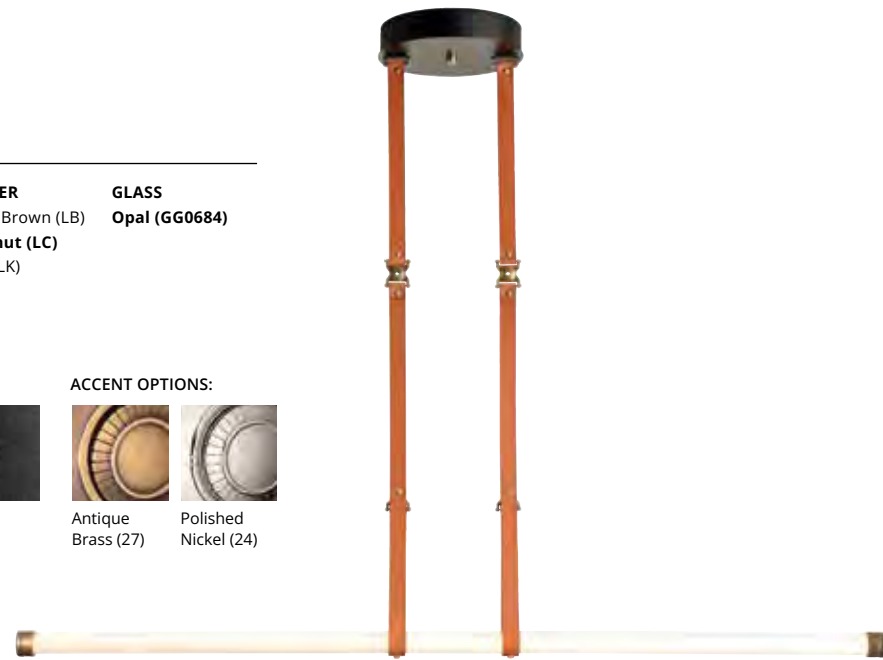

L S1-45°

BELMONT LARGE LED PENDANT - 131050

1.4" h x 49.4" w x 1.6" d - 8.8" OD canopy - 9 lbs
1950 EST. DELIVERED LUMENS, 23W, 3000K CCT, 90 CRI,
120-277V AC INPUT, DIMMING: ELV 0-10, LINE VOLTAGE

ITEM #	OAH	FINISH	ACCENT	LEATHER	GLASS
131050-LED	32.2" (SHRT)	10	Nickel (24)	British Brown (LB)	Opal (GG0684)
	38.2" (STND)		Brass (27)	Chestnut (LC)	
	57.2" (LONG)			Black (LK)	

LEATHER OPTIONS:

British Brown (LB)
Chestnut (LC)
Black (LK)

ACCENT OPTIONS:

Antique Brass (27)
Polished Nickel (24)

Please note that natural color variations will occur with genuine leather. Characteristics will differ from hide to hide with how each hide absorbs the dye.