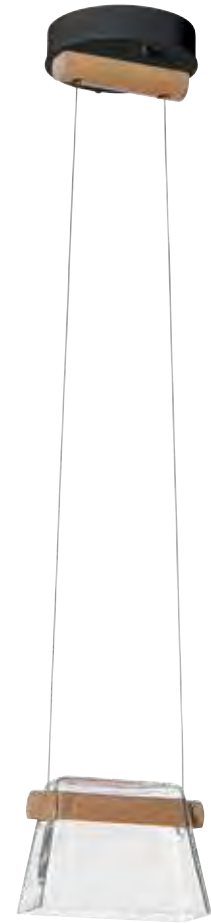

ITEM #	OAH	FINISH	WOOD	GLASS
136570-LED	18" - 100" (STND)	02   82 05   84 07   85 10   86 14   89 20	Maple (WD)	Clear (ZM0560) Clear w/ Frost (YE0560)

MORE COWBELL GLASS OPTIONS:

Clear with Frost    Clear