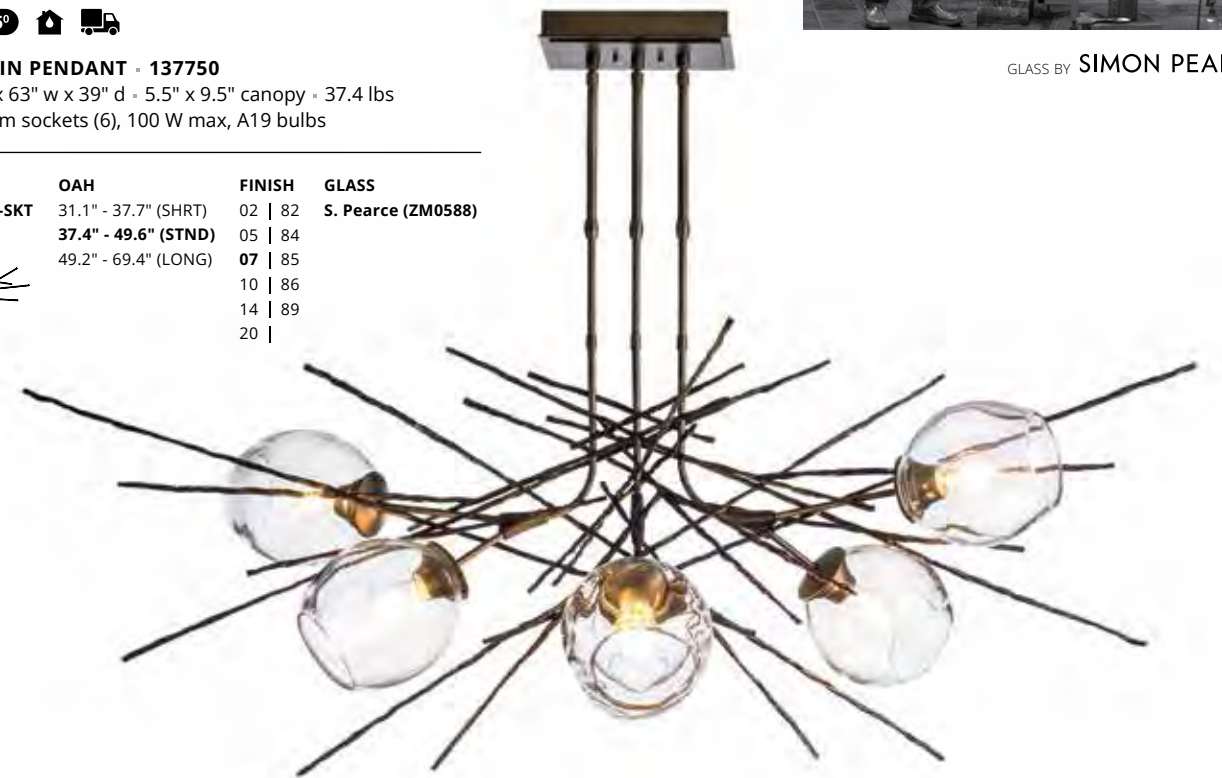

S1-45°

GRIFFIN PENDANT - 137750
22" h x 63" w x 39" d - 5.5" x 9.5" canopy - 37.4 lbs
Medium sockets (6), 100 W max, A19 bulbs

ITEM #	OAH	FINISH	GLASS
137750-SKT	31.1" - 37.7" (SHRT)	02 | 82	S. Pearce (ZM0588)
	37.4" - 49.6" (STND)	05 | 84	
	49.2" - 69.4" (LONG)	07 | 85	
		10 | 86	
		14 | 89	
		20 |