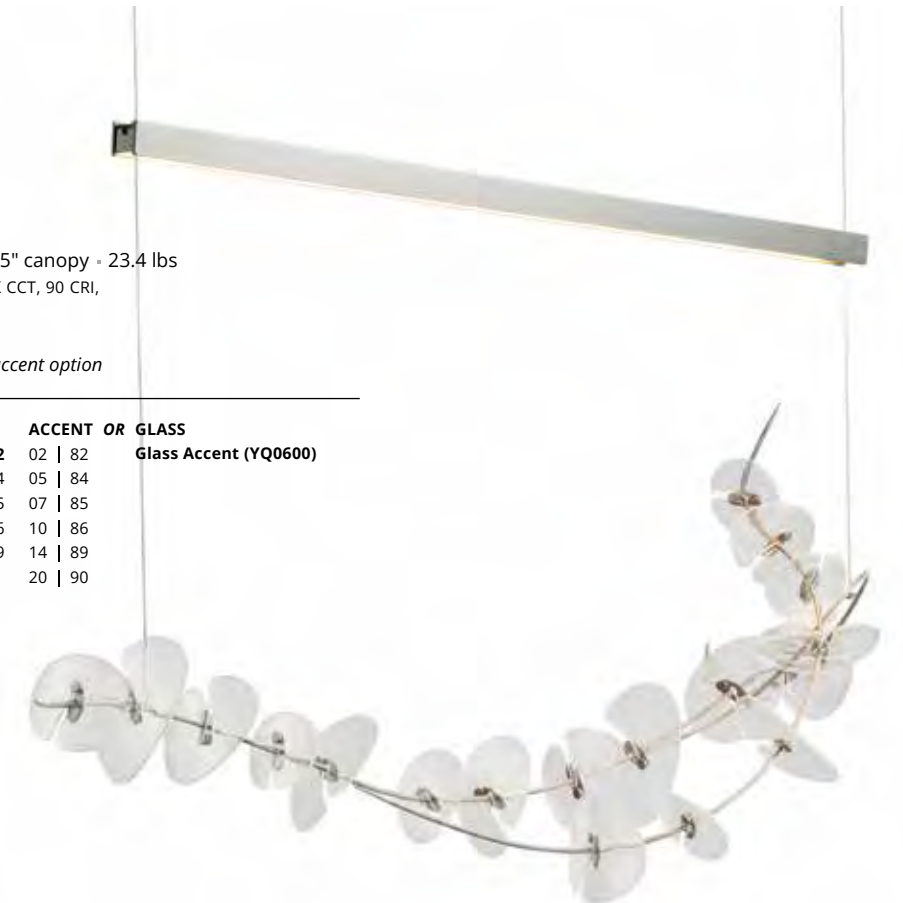

L S1-45°

SWITCHBACK LED PENDANT - 139730

15.3" h x 49.8" w x 8.3" d - 5.3" x 14.8" canopy - 19.8 lbs
1830 EST. DELIVERED LUMENS, 47W, 3000K CCT, 90 CRI,
120-277V AC INPUT, DIMMING: ELV, TRIAC, 0-10

ITEM #	OAH	FINISH
139730-LED	31.6" - 41" (SHRT)	02 | 82
	40.4" - 52.2" (STND)	05 | 84
	49" - 68.9" (LONG)	07 | 85
		10 | 86
		14 | 89
		20 |

L S-45°

TENON LED PENDANT - 139901

9.4" h x 48" w x 3.8" d - 4.5" x 38.5" canopy - 31.8 lbs
1150 EST. DELIVERED LUMENS, 25W, 3000K CCT, 90 CRI,
120-277V AC INPUT, ELV 0-10 DIMMING

ITEM #	OAH	FINISH	GLASS
139901-LED	30" - 100" (STND)	02 | 82	Seeded & Clear (ZQ0640)
		05 | 84	
		07 | 85	
		10 | 86	
		14 | 89	
		20 |	

L S1-45°

LILY LED PENDANT - 139812

14.1" h x 41.1" w x 11.9" d - 4.5" x 38.5" canopy - 23.4 lbs
1150 EST. DELIVERED LUMENS, 25W, 3000K CCT, 90 CRI,
120-277V AC INPUT, DIMMING: ELV, 0-10
Base Finish = Canopy / Fixture core
Accent Finish = 5 steel lily pads or glass accent option

ITEM #	OAH	FINISH	ACCENT OR GLASS
139812-LED	30" - 100" (STND)	02 | 82	02 | 82 Glass Accent (YQ0600)
		05 | 84	05 | 84
		07 | 85	07 | 85
		10 | 86	10 | 86
		14 | 89	14 | 89
		20 |	20 | 90

Shown in -07 Finish with
-90 Accent option