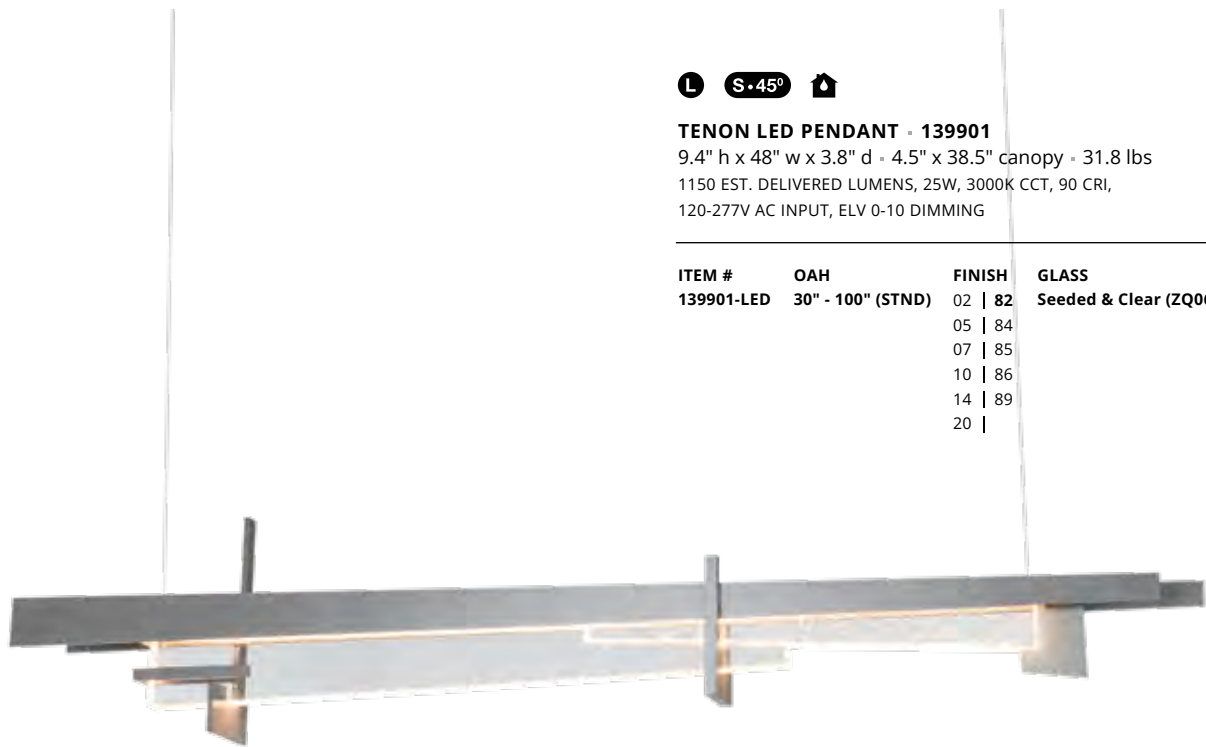

TENON LED PENDANT - 139901

9.4" h x 48" w x 3.8" d - 4.5" x 38.5" canopy - 31.8 lbs
1150 EST. DELIVERED LUMENS, 25W, 3000K CCT, 90 CRI,
120-277V AC INPUT, ELV 0-10 DIMMING

ITEM #	OAH	FINISH	GLASS
139901-LED	30" - 100" (STND)	02 | 82	Seeded & Clear (ZQ0640)
		05 | 84	
		07 | 85	
		10 | 86	
		14 | 89	
		20 |