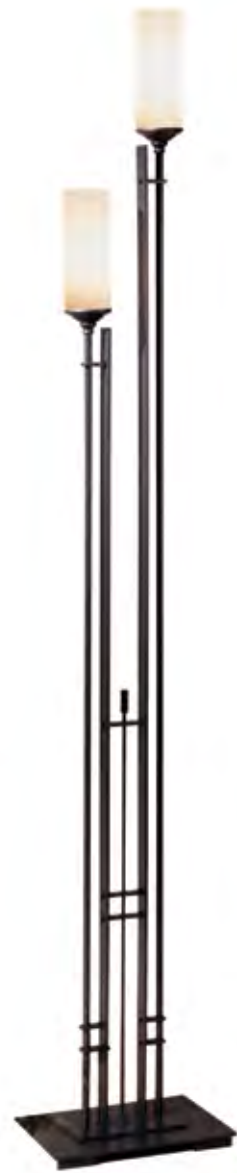

PORTABLE SHADE COLOR OPTIONS

LIT					
UNLIT					
	Natural Linen	Natural Anna	Light Grey	Medium Grey	Doeskin

METRA DOUBLE TABLE LAMP - 268421
26.9" h - 5" x 5" footprint - 4 lbs - dimmer
Medium socket, 150 W max, A19 bulb

ITEM #	FINISH	SHADE
268421-SKT	02 | 82	Natural Anna (SF1755)
	05 | 84	Light Grey (SJ1755)
	07 | 85	Medium Grey (SL1755)
	10 | 86	Doeskin (SB1755)
	14 | 89	Natural Linen (SA1755)
	20 |