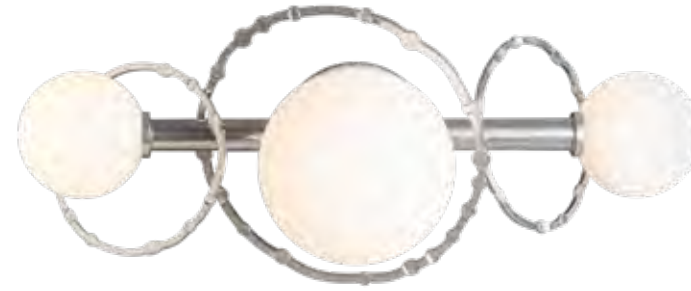

Thumbprint Clear (ZM0709)

OLYMPUS 3-LIGHT SCONCE - 201360

8" h x 21.8" w x 9" d - 4.2 lbs - 5" OD backplate
4.3" vertical mounting ht - 10.9" horizontal mounting ht
G9 sockets (3), 60 W max, G9 bulbs
Note: Can hang vertically or horizontally

ITEM #	FINISH	GLASS
201360-SKT	10 | 84	Opal (GG0712)
	14 | 85	
	82 | 86