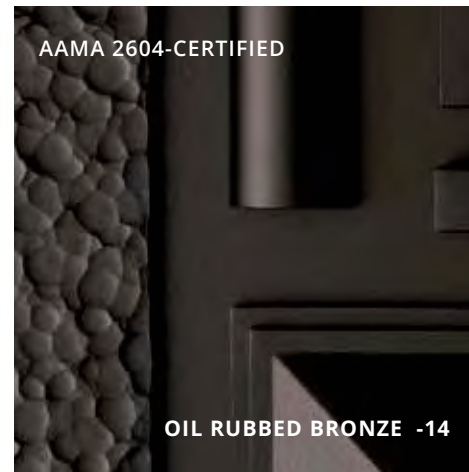

COASTAL OUTDOOR FINISHES

Hubbardton Forge offers some of the most robust, environmentally-friendly finishes available for exterior lighting fixtures, and continuously works to improve durability with new formulations that are rigorously tested.

The American Architectural Manufacturers Association, who sets the standards for coating performance on architectural applications, has recently designated four of our Coastal Outdoor Finishes (-14, -75, -77, -78) as AAMA 2604-certified, meeting the highest standard in durable, weather resistant finishes available. They are corrosion-resistant and color-fast, with significant protection against harmful UV rays. These coatings deliver exceptional hardness and scratch resistance for enhanced performance in seacoast environments. AAMA 2604-rated finishes, also known as "Super Durable Polyester powders", are the same quality and standard that is used on aluminum-clad buildings. Why is this important? So that your exterior lighting fixtures remain not just beautiful, but protected, for years to come. Need LEED credits? These powder coat finishes emit zero-VOCs and can contribute toward your LEED certification, according to the US Green Building Council.

We offer a Lifetime Limited Warranty on ALL of our Coastal Outdoor Finishes, unless you are 10 miles or less from a seacoast, in which case we offer a 5-year warranty.