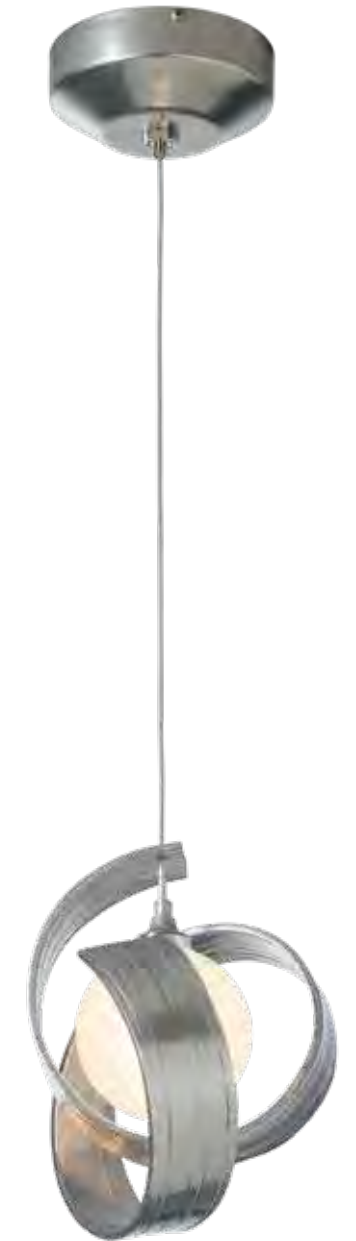

S-45° AL

NEW RIZA LOW VOLTAGE MINI PENDANT

161186 - 8.1" h x 9.1" dia - 5.5" OD canopy can
4.2 lbs - G4 socket, 4 W, G4 bulb

ITEM #	OAH	FINISH	GLASS
161186-SKT	11" - 80" (STND)	02 | 82	Opal (GG0711)
		05 | 84	
		07 | 85	
		10 | 86	
		14 | 89	
		20 |	

RIZA