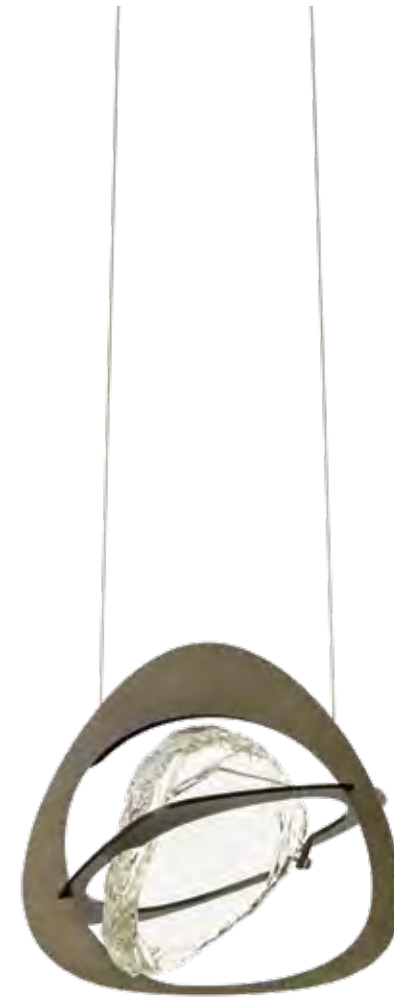

L S-45°

VENN LED PENDANT - 137730

10.8" h x 11.6" w x 12.9" d - 7.3" canopy - 12.6 lbs
350 EST. DELIVERED LUMENS, 6W, 3000K CCT, 90 CRI,
120-277V AC INPUT, 0-10 ELV DIMMING

ITEM #	OAH	FINISH	GLASS
137730-LED	20" - 100" (STND)	02 | 82	Clear (ZM0568)
		05 | 84	
		07 | 85	
		10 | 86	
		14 | 89	
		20 |