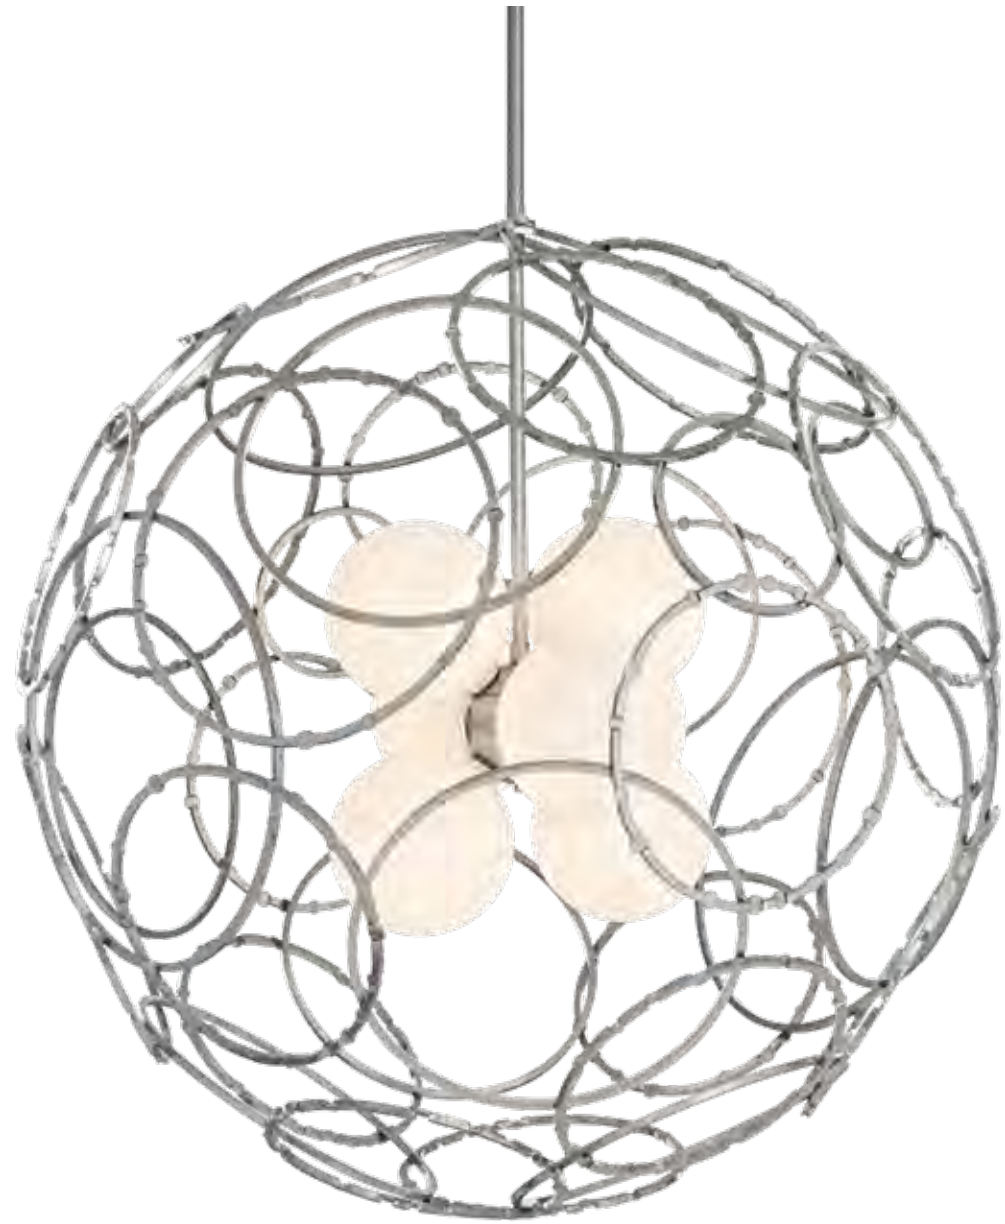

OLYMPUS

S-45° CB CE

OLYMPUS ORB PENDANT - 131602
31.1" h x 31" dia - 6.6" OD canopy - 97" wire
27 lbs - G9 sockets (6), 40 W max, G9 bulbs

ITEM #	OAH	FINISH	GLASS
131602-SKT	34.7" - 79.7" (MULT)	02 | 82	Opal (GG0677)
	Multi-height	05 | 84	
	stem kit includes:	07 | 85	
	(3) 12" pipes	10 | 86	
	(1) 6" pipe	14 | 89	
	(1) 3" pipe	20 |