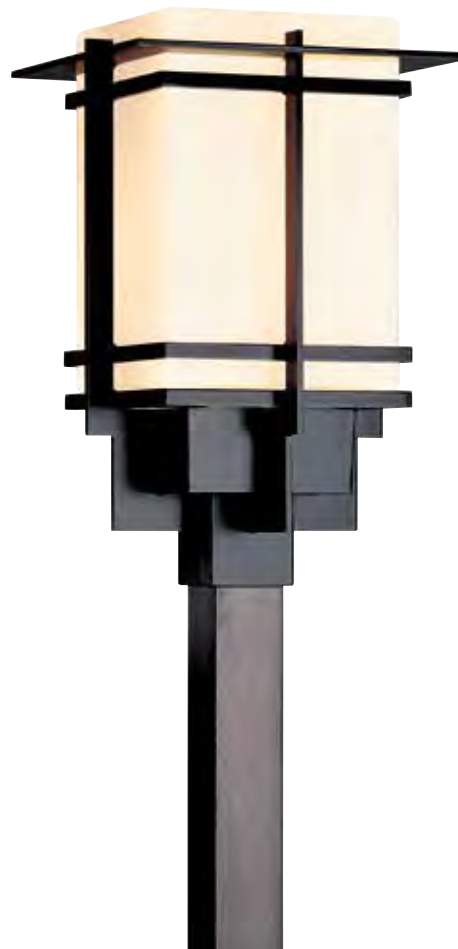

☂ AL

pictured: **TOUROU LARGE SCONCE - 306008**
US PATENT D535,4275 - 13.9" h x 8.3" w x 9.9" d - 6 lbs
6.5" x 5" backplate - 10.6" vertical mounting ht
Medium socket, 100 W max, A19 bulb

ITEM #	FINISH	GLASS
306008-SKT	14 | 77	Opal (GG0093)
	20 | 78	
	75 | 80	

☂ AL

TOUROU MEDIUM SCONCE - 306007
US PATENT D535,4275 - 11.4" h x 6.8" w x 8.2" d - 4 lbs
6.5" x 5" backplate - 8.2" vertical mounting ht
Medium socket, 100 W max, A19 bulb

ITEM #	FINISH	GLASS
306007-SKT	14 | 77	Opal (GG0111)
	20 | 78	
	75 | 80	

☂ AL

TOUROU SMALL SCONCE - 306006
US PATENT D535,4275 - 7.4" h x 5.3" w x 5.9" d - 2.8 lbs
5.5" x 4.8" backplate - 4.3" vertical mounting ht
Medium socket, 75 W max, A19 bulb

ITEM #	FINISH	GLASS
306006-SKT	14 | 77	Opal (GG0110)
	20 | 78	
	75 | 80	

☂ AL

TOUROU LARGE POST LIGHT - 346013
19.1" h x 11.9" sq - 17 lbs - 2.5" sq collar
Medium socket, 150 W max, A19 bulb

ITEM #	FINISH	GLASS
346013-SKT	14 | 77	Opal (GG0084)
	20 | 78	
	75 | 80	

*Post and optional accessories below sold separately.
Offered in all coordinating exterior finish options
(14, 20, 75, 77, 78, 80):*

84" H X 2.5" SQUARE DIRECT BURIAL POST - 390172

71" H X 2.5" SQUARE POST - 390171

23" H X 2.5" SQUARE POST - 390123

3" H X 5" SQ PIER MOUNT - 390011

1.1" H X 5.5" SQUARE BASE COVER - 390020

NEW SQUARE/ROUND POST ADAPTER - 390240

*Allows conversion of our square post head
to a 3" standard round post*