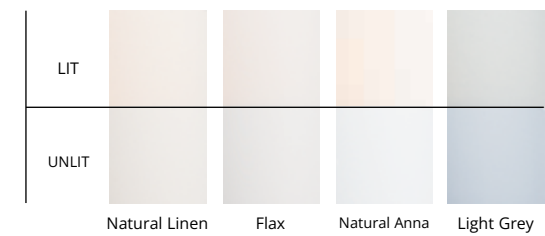

EXOS SHADE COLOR OPTIONS

S-45°

EXOS SMALL SINGLE SHADE PENDANT - 139590

8.6" h x 11.6" dia • 6.1" OD canopy • 77" wire
5 lbs • Medium socket, 100 W max, A19 bulb

ITEM #	OAH	FINISH	SHADE
139590-SKT	11" - 56" (MULT)	02 | 82	Natural Linen (SA1099)
	Multi-height	05 | 84	Flax (SE1099)
	stem kit includes:	07 | 85	Natural Anna (SF1099)
	(3) 12" pipes	10 | 86	Light Grey (SJ1099)
	(1) 6" pipe	14 | 89	
	(1) 3" pipe	20 |