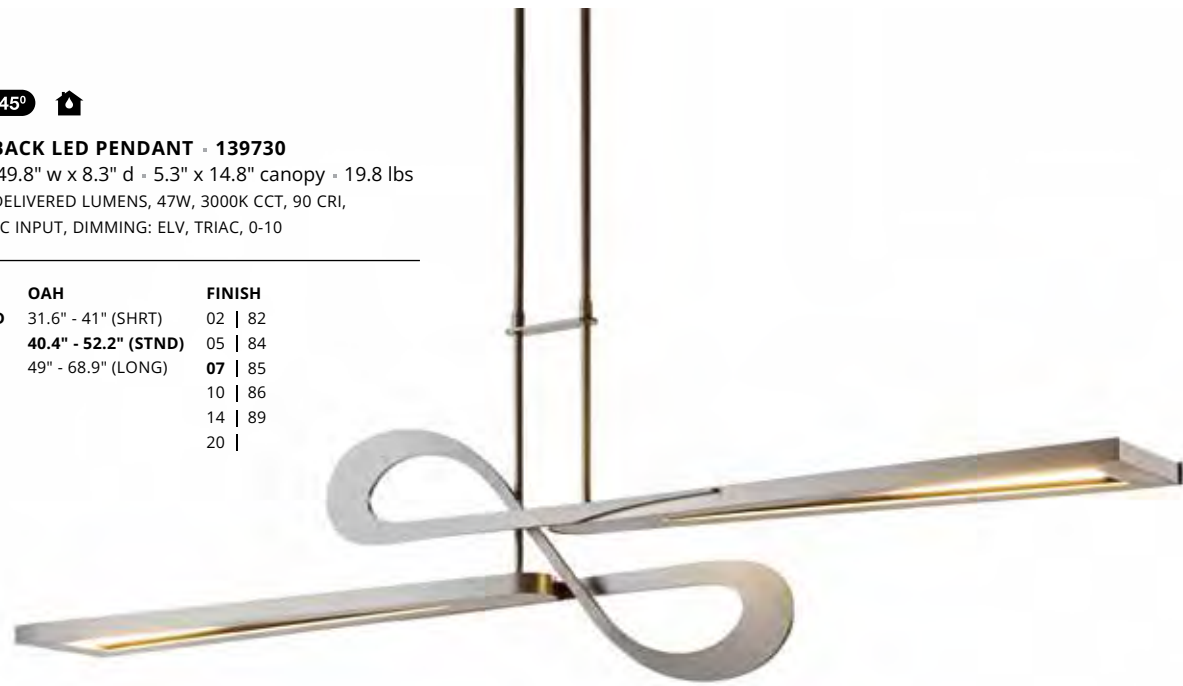

L S1-45°

SWITCHBACK LED PENDANT - 139730

15.3" h x 49.8" w x 8.3" d - 5.3" x 14.8" canopy - 19.8 lbs
1830 EST. DELIVERED LUMENS, 47W, 3000K CCT, 90 CRI,
120-277V AC INPUT, DIMMING: ELV, TRIAC, 0-10

ITEM #	OAH	FINISH
139730-LED	31.6" - 41" (SHRT)	02 | 82
	40.4" - 52.2" (STND)	05 | 84
	49" - 68.9" (LONG)	07 | 85
		10 | 86
		14 | 89
		20 |