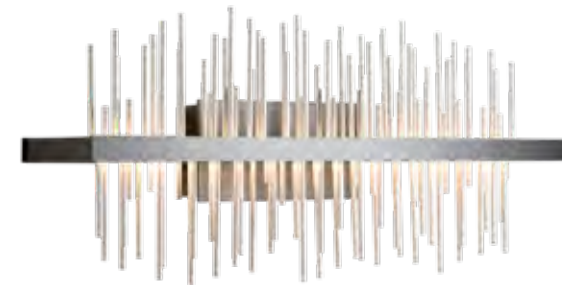

L

GOSSAMER LED SCONCE - 207917

11.5" h x 26" w x 7.4" d • 14.2 lbs
4.5" x 9" backplate • 5.5" vertical mounting ht
940 EST. DELIVERED LUMENS, 24W, 3000K CCT, 90 CRI,
120-277V AC INPUT, ELV 0-10 DIMMING

ITEM #	FINISH	ACCENT
207917-LED	02 | 82	02 | 85
	05 | 84	82 | 86
	07 | 85	84 | 89
	10 | 86	
	14 | 89	
	20 |