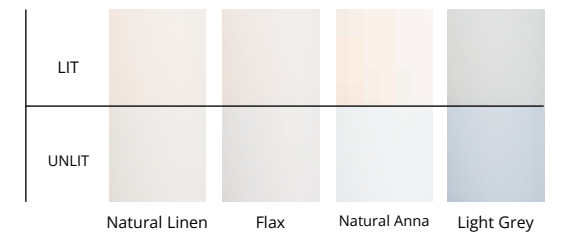

EXOS SHADE COLOR OPTIONS