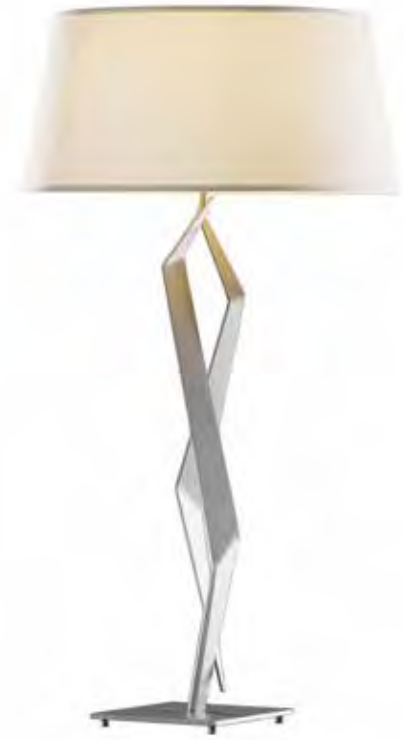

FACET TABLE LAMP - 272850
33.7" h x 7" dia - 7" sq footprint - 8.4 lbs
dimmer - Medium socket, 100 W max, A19 bulb

ITEM #	FINISH	SHADE
272850-SKT	02 | 82	Flax (SE1815)
	05 | 84	Natural Anna (SF1815)
	07 | 85	Light Grey (SJ1815)
	10 | 86	Medium Grey (SL1815)
	14 | 89	Doeskin (SB1815)
	20 |	

ITEM #	FINISH	SHADE
232850-SKT	02 | 82	Flax (SE2011)
	05 | 84	Natural Anna (SF2011)
	07 | 85	Light Grey (SJ2011)
	10 | 86	Medium Grey (SL2011)
	14 | 89	Doeskin (SB2011)
	20 |	

LED bulbs included for CA Title 20 compliance.