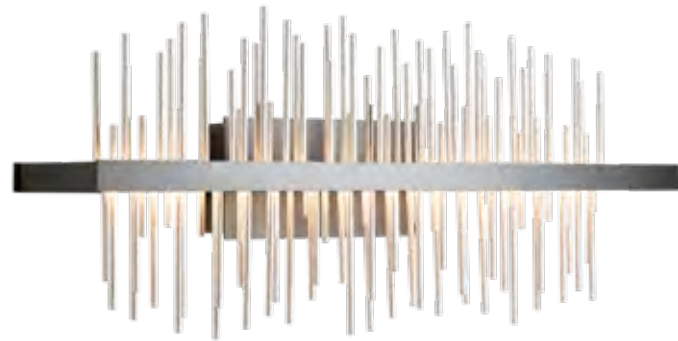

GOSSAMER LED SCONCE - 207917
11.5" h x 26" w x 7.4" d - 14.2 lbs
4.5" x 9" backplate - 5.5" vertical mounting ht
940 EST. DELIVERED LUMENS, 24W, 3000K CCT, 90 CRI,
120-277V AC INPUT, ELV 0-10 DIMMING

ITEM #	FINISH	ACCENT
207917-LED	02 | 82	02 | 85
	05 | 84	82 | 86
	07 | 85	84 | 89
	10 | 86	
	14 | 89	
	20 |