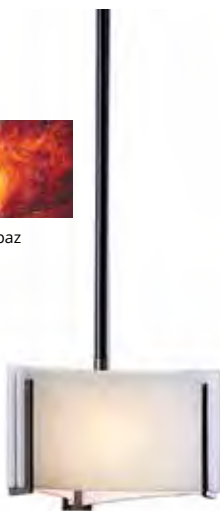

EXOS DELTA GLASS OPTIONS:

Amber Swirl White Art Topaz

**EXOS ROUND SEMI-FLUSH - 123775**  
 8.55" h x 6" w x 6" d - 5.25" OD canopy - 2.8 lbs  
 Medium socket, 100 W max, A19 bulb

ITEM #	FINISH	GLASS
123775-SKT	02   82	Opal (GG0140)
	05   84	
	07   85	
	10   86	
	14   89	
	20	