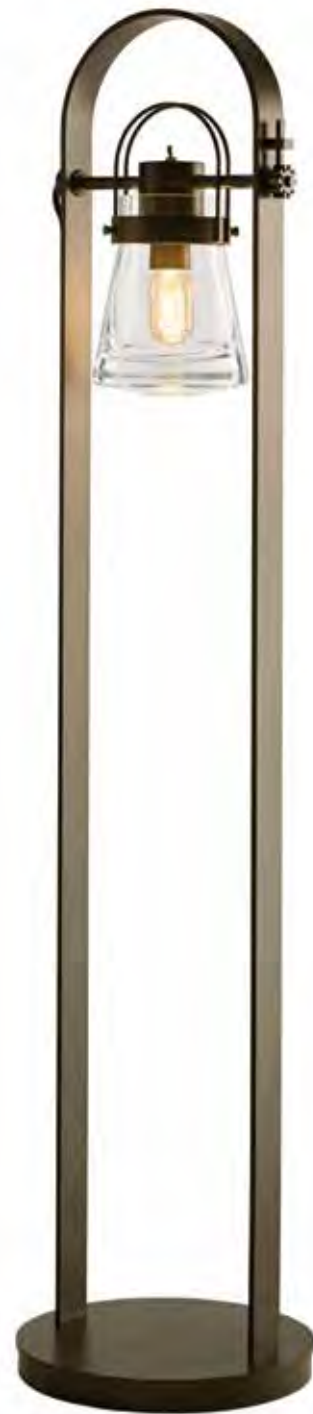

LED bulbs included for CA Title 20 compliance.

ERLENMEYER FLOOR LAMP - 247810
51" OAH x 11.3" dia - 11" footprint - 29.5 lbs
dimmer - Medium socket, 60 W max, A19 bulb

ITEM #	FINISH	GLASS
247810-SKT	02 | 82	Clear (ZM0467)
	05 | 84	
	07 | 85	
	10 | 86	
	14 | 89	
	20 |