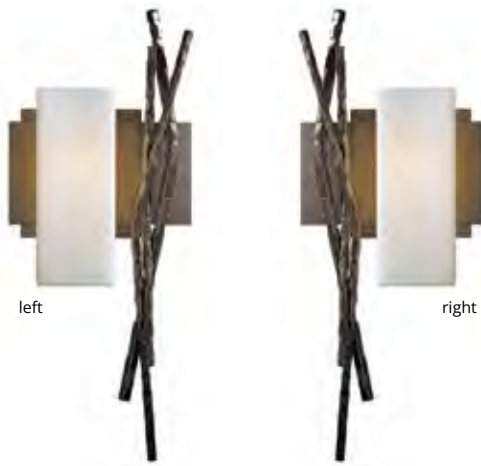

ADA

BRINDILLE SCONCE - 207670
18.9" h x 7.8" w x 3.7" d - 5.8 lbs
5.1" x 5.5" backplate - 12.1" vertical mounting ht
G9 socket, 60 W max, G9 bulbs, incl

ITEM #	ORIENTATION	FINISH	GLASS
207670-SKT	Left (LFT)	02 | 82	Opal (GG0351)
	Right (RGT)	05 | 84	
		07 | 85	
		10 | 86	
		14 | 89	
		20 |