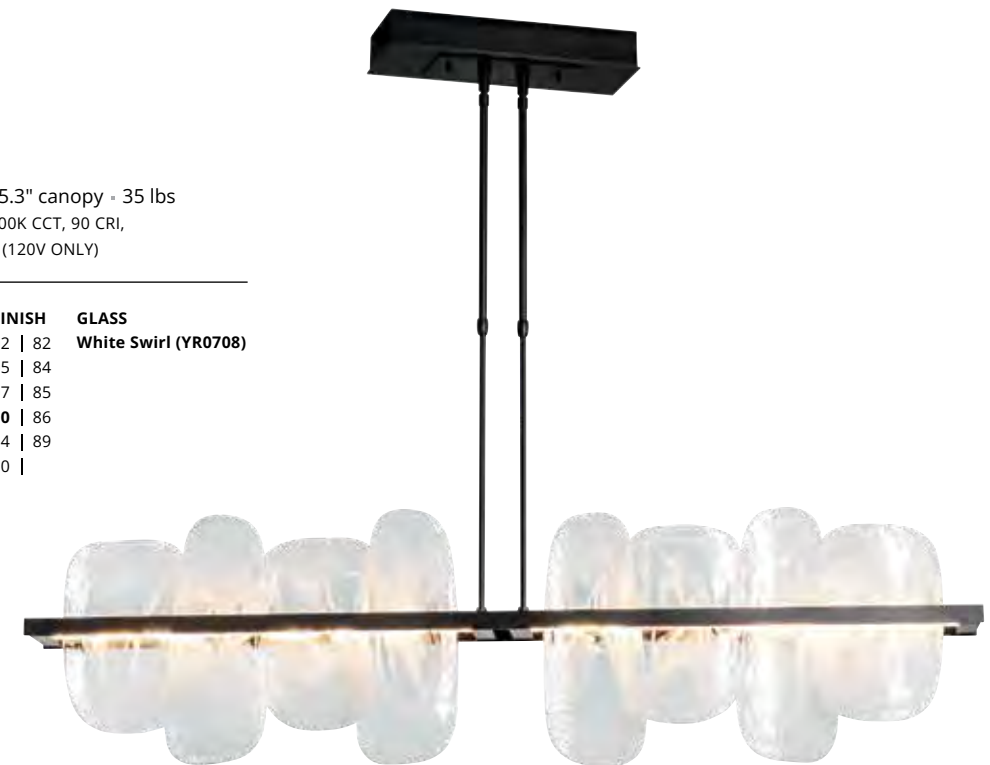

L **S-45°**

VITRE CIRCULAR LED PENDANT - 139660
15.7" h x 38" dia - 8.8" OD canopy - 70.8 lbs
2030 EST. DELIVERED LUMENS, 60W, 3000K CCT, 90 CRI,
120-277V AC INPUT, ELV 0-10 DIMMING

ITEM #	OAH	FINISH	GLASS
139660-LED	25" - 100" (STND)	02 | 82 05 | 84 07 | 85 10 | 86 14 | 89 20 |	White Swirl (YR0708)

L **S1-45°**

VITRE LED PENDANT - 139661
15.6" h x 51.9" w x 5.3" d - 14.8" x 5.3" canopy - 35 lbs
2530 EST. DELIVERED LUMENS, 57W, 3000K CCT, 90 CRI,
120-277V AC INPUT, ELV 0-10 DIMMING (120V ONLY)

ITEM #	OAH	FINISH	GLASS
139661-LED	30.2" - 42.2" (SHRT) 40.3" - 51.6" (STND) 51.4" - 63.5" (LONG)	02 | 82 05 | 84 07 | 85 10 | 86 14 | 89 20 |	White Swirl (YR0708)