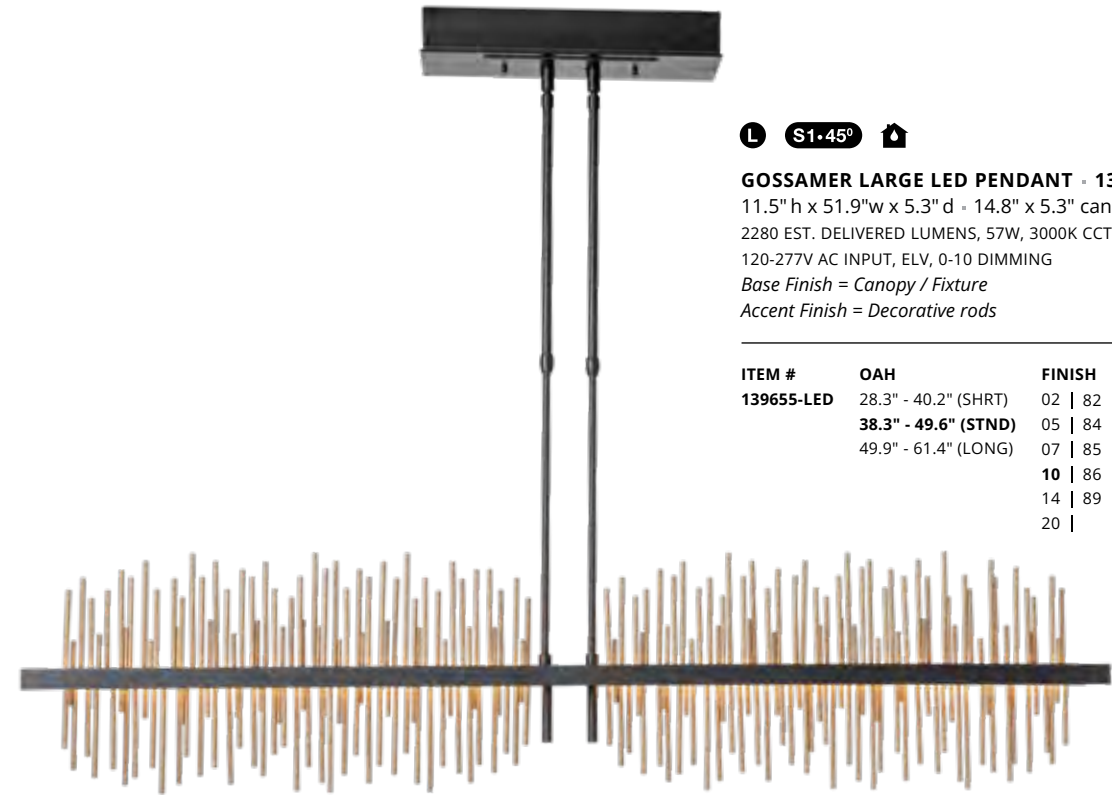

US PATENT PENDING - 15.5" h x 26" w x 7.4" d - 14.2 lbs  
 4.5" x 9" backplate - 7.4" horizontal mounting ht  
 1000 EST. DELIVERED LUMENS, 24W, 3000K CCT, 90 CRI,  
 120-277V AC INPUT, ELV 0-10 DIMMING

ITEM #	FINISH	ACCENT
207915-LED	02   82	02   85
	05   84	82   86
	07   85	84   89
	10   86	
	14   89	
	20	

L S-45°

**GOSSAMER CIRCULAR LED PENDANT - 139656**

11.5" h x 38" dia • 8.8" OD canopy • 60.4 lbs  
2000 EST. DELIVERED LUMENS, 60W, 3000K CCT, 90 CRI,  
120-277V AC INPUT, ELV 0-10 DIMMING

Base Finish = Canopy / Fixture  
Accent Finish = Decorative rods

ITEM #	OAH	FINISH	ACCENT
139656-LED	30" - 100" (STND)	02   82	02   85
		05   84	82   86
		07   85	84   89
		10   86	
		14   89	
		20	

L S1-45°

**GOSSAMER LARGE LED PENDANT - 139655**

11.5" h x 51.9" w x 5.3" d • 14.8" x 5.3" canopy • 30.8 lbs  
2280 EST. DELIVERED LUMENS, 57W, 3000K CCT, 90 CRI,  
120-277V AC INPUT, ELV, 0-10 DIMMING

Base Finish = Canopy / Fixture  
Accent Finish = Decorative rods