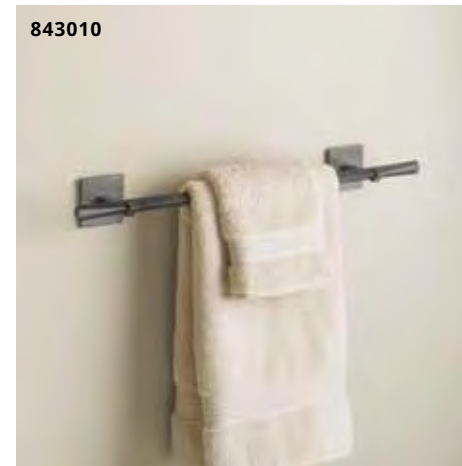

ROOK ROBE HOOK - 844001
1" h x 2.9" w x 3.3" d - 1 lbs

ITEM #	FINISH
844001	02 | 82
	05 | 84
	07 | 85
	10 | 86
	14 | 89
	20 |

ROOK TOWEL RING - 844003
7.3" h x 7" w x 3.3" d - 1.5 lbs

ITEM #	FINISH
844003	02 | 82
	05 | 84
	07 | 85
	10 | 86
	14 | 89
	20 |

BEACON HALL BATH TISSUE HOLDER - 843005
3" h x 9.4" w x 4.1" d - 2 lbs

ITEM #	FINISH
843005	02 | 82
	05 | 84
	07 | 85
	10 | 86
	14 | 89
	20 |

ROOK TISSUE HOLDER - 844005
2.5" h x 7.8" w x 3.3" d - 1.4 lbs

ITEM #	FINISH
844005	02 | 82
	05 | 84
	07 | 85
	10 | 86
	14 | 89
	20 |

ROOK TOWEL HOLDER - 844007
2.5" h x 14.8" w x 3.3" d - 1.8 lbs

ITEM #	FINISH
844007	02 | 82
	05 | 84
	07 | 85
	10 | 86
	14 | 89
	20 |

BEACON HALL ROBE HOOK - 843001
5.6" h x 3" w x 2.1" d - 1 lbs

ITEM #	FINISH
843001	02 | 82
	05 | 84
	07 | 85
	10 | 86
	14 | 89
	20 |

BEACON HALL TOWEL HOLDER - 843007
3" h x 16.3" w x 4.1" d - 3.5 lbs

ITEM #	FINISH
843007	02 | 82
	05 | 84
	07 | 85
	10 | 86
	14 | 89
	20 |

ROOK TOWEL HOLDER - 844010
2.5" h x 18.5" w x 3.3" d - 2.5 lbs

ITEM #	FINISH
844010	02 | 82
	05 | 84
	07 | 85
	10 | 86
	14 | 89
	20 |

ROOK TOWEL HOLDER - 844012
2.5" h x 26.5" w x 3.3" d - 3 lbs

ITEM #	FINISH
844012	02 | 82
	05 | 84
	07 | 85
	10 | 86
	14 | 89
	20 |

BEACON HALL TOWEL HOLDER - 843012
2.5" h x 30.3" w x 3.3" d - 2 lbs

ITEM #	FINISH
843012	02 | 82
	05 | 84
	07 | 85
	10 | 86
	14 | 89
	20 |

ROOK TOWEL HOLDER - 844015
2.5" h x 34.5" w x 3.3" d - 3 lbs

ITEM #	FINISH
844015	02 | 82
	05 | 84
	07 | 85
	10 | 86
	14 | 89
	20 |

843015

BEACON HALL TOWEL HOLDER - 843015
2.5" h x 38.3" w x 3.3" d - 4 lbs

ITEM #	FINISH
843015	02 | 82
	05 | 84
	07 | 85
	10 | 86
	14 | 89
	20 |