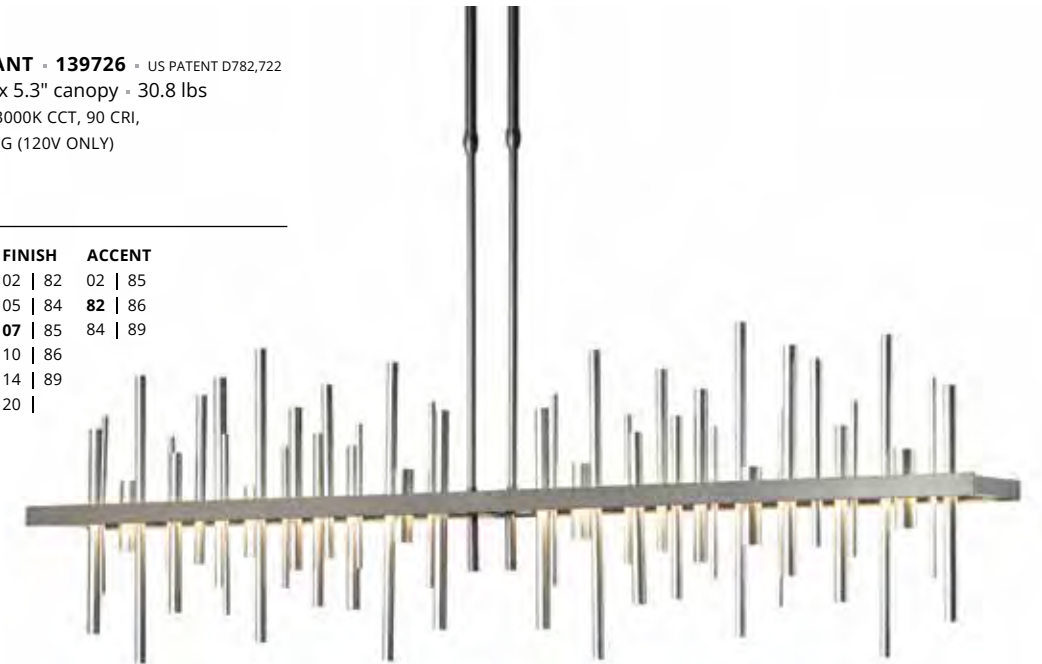

CITYSCAPE LARGE LED PENDANT - 139726 - US PATENT D782,722

15.5" h x 51.9" w x 5.3" d - 14.8" x 5.3" canopy - 30.8 lbs
2400 EST. DELIVERED LUMENS, 57W, 3000K CCT, 90 CRI,
120-277V AC INPUT, ELV 0-10 DIMMING (120V ONLY)
Base Finish = Canopy / Fixture
Accent Finish = Decorative rods

ITEM #	OAH	FINISH	ACCENT
139726-LED	30" - 41.8" (SHRT)	02 | 82	02 | 85
	39.6" - 51.6" (STND)	05 | 84	82 | 86
	51.1" - 63.1" (LONG)	07 | 85	84 | 89
		10 | 86	
		14 | 89	
		20 |