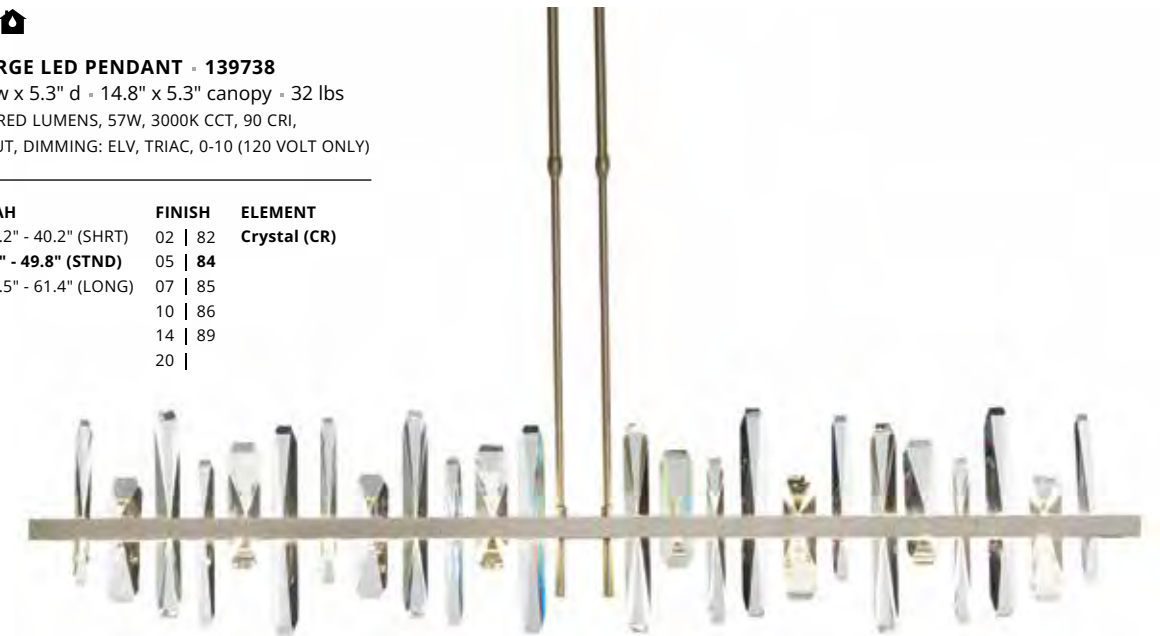

L S-45°

SOLITUDE LARGE LED PENDANT - 139738
10.6" h x 51.9" w x 5.3" d - 14.8" x 5.3" canopy - 32 lbs
2400 EST. DELIVERED LUMENS, 57W, 3000K CCT, 90 CRI,
120-277V AC INPUT, DIMMING: ELV, TRIAC, 0-10 (120 VOLT ONLY)

ITEM #	OAH	FINISH	ELEMENT
139738-LED	28.2" - 40.2" (SHRT)	02 | 82	Crystal (CR)
		05 | 84	
		07 | 85	
		10 | 86	
		14 | 89	
		20 |