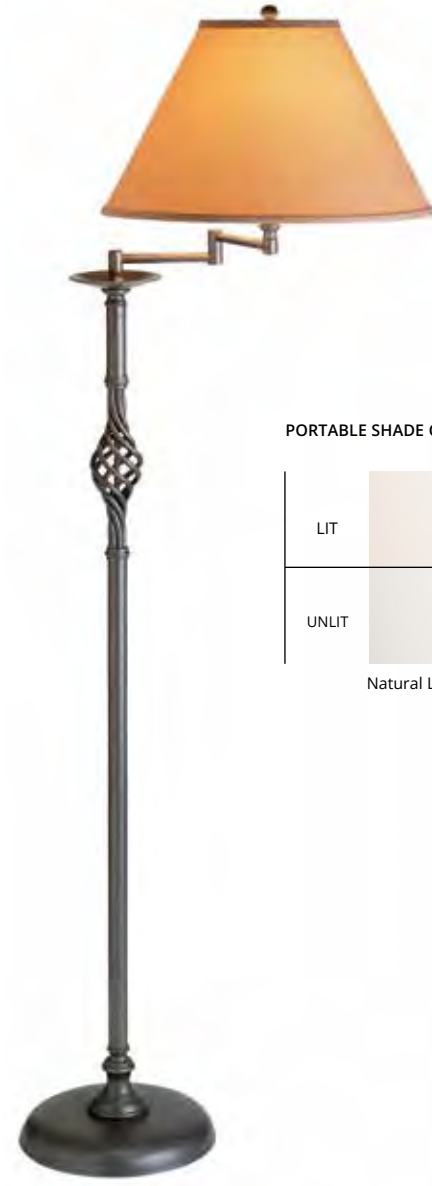

LED bulbs included for CA Title 20 compliance.

ITEM #	FINISH	SHADE
265101-SKT	02 | 82	Natural Linen (SA0972)
	05 | 84	
	07 | 85	
	10 | 86	
	14 | 89	
	20 |	

ITEM #	FINISH	SHADE
265001-SKT	02 | 82	Natural Anna (SF1555)
	05 | 84	Light Grey (SJ1555)
	07 | 85	Medium Grey (SL1555)
	10 | 86	Doeskin (SB1555)
	14 | 89	Natural Linen (SA1555)
	20 |	

ITEM #	FINISH	SHADE
242161-SKT	02 | 82	Natural Anna (SF1755)
	05 | 84	Light Grey (SJ1755)
	07 | 85	Medium Grey (SL1755)
	10 | 86	Doeskin (SB1755)
	14 | 89	Natural Linen (SA1755)
	20 |	

ITEM #	FINISH	SHADE
242160-SKT	02 | 82	Natural Anna (SF1655)
	05 | 84	Light Grey (SJ1655)
	07 | 85	Medium Grey (SL1655)
	10 | 86	Doeskin (SB1655)
	14 | 89	Natural Linen (SA1655)
	20 |	

PORTABLE SHADE COLOR OPTIONS

	Natural Linen	Natural Anna	Light Grey	Medium Grey	Doeskin
LIT					
UNLIT					

LED bulbs included for CA Title 20 compliance.

ITEM #	FINISH	SHADE
242050-SKT	02 | 82	Natural Anna (SF1555)
	05 | 84	Light Grey (SJ1555)
	07 | 85	Medium Grey (SL1555)
	10 | 86	Doeskin (SB1555)
	14 | 89	Natural Linen (SA1555)
	20 |