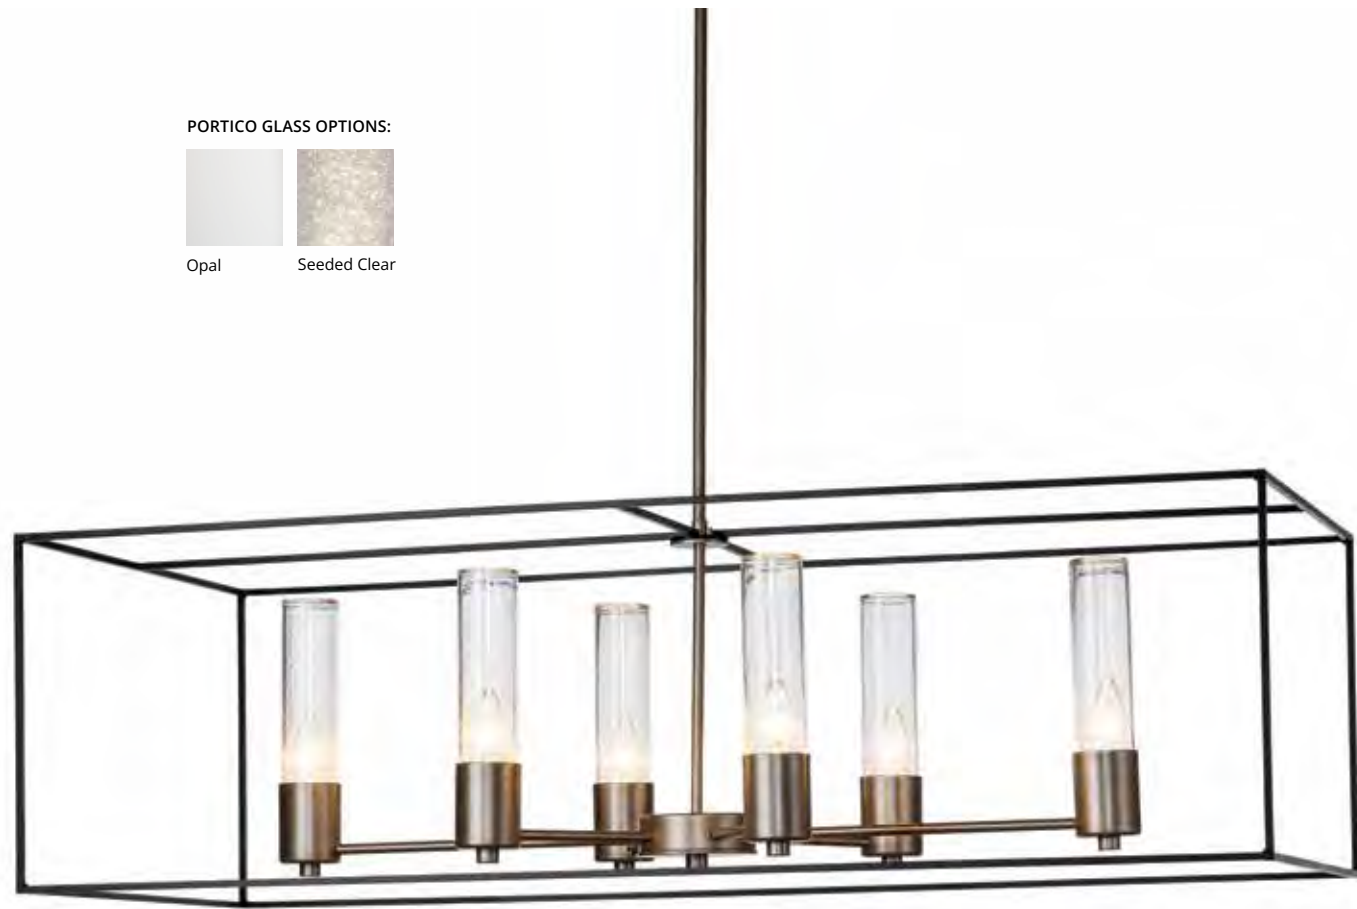

PORTICO GLASS OPTIONS:

S-45° CE

PORTICO PENDANT - 138940
12" h x 42" w x 19" d - 5" OD canopy - 68" wire
15.8 lbs - Medium sockets (6), 60 W max, CA-10 bulbs
Base Finish = Canopy / Fixture
Accent Finish = Rectangular outer fixture frame

ITEM #	OAH	FINISH	ACCENT	GLASS
138940-SKT	18" - 60" (MULT) Multi-height stem kit includes: (3) 12" pipes (1) 6" pipe (1) 3" pipe	02 | 82 05 | 84 07 | 85 10 | 86 14 | 89 20 |	02 | 82 05 | 84 07 | 85 10 | 86 14 | 89 20 |	Opal (GG0392) Seeded Clear (II0392)