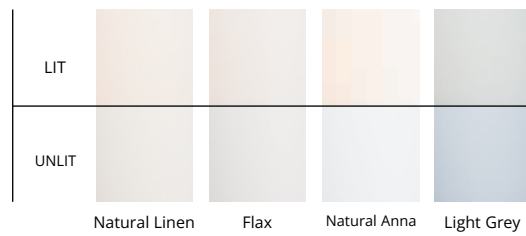

EXOS SHADE COLOR OPTIONS