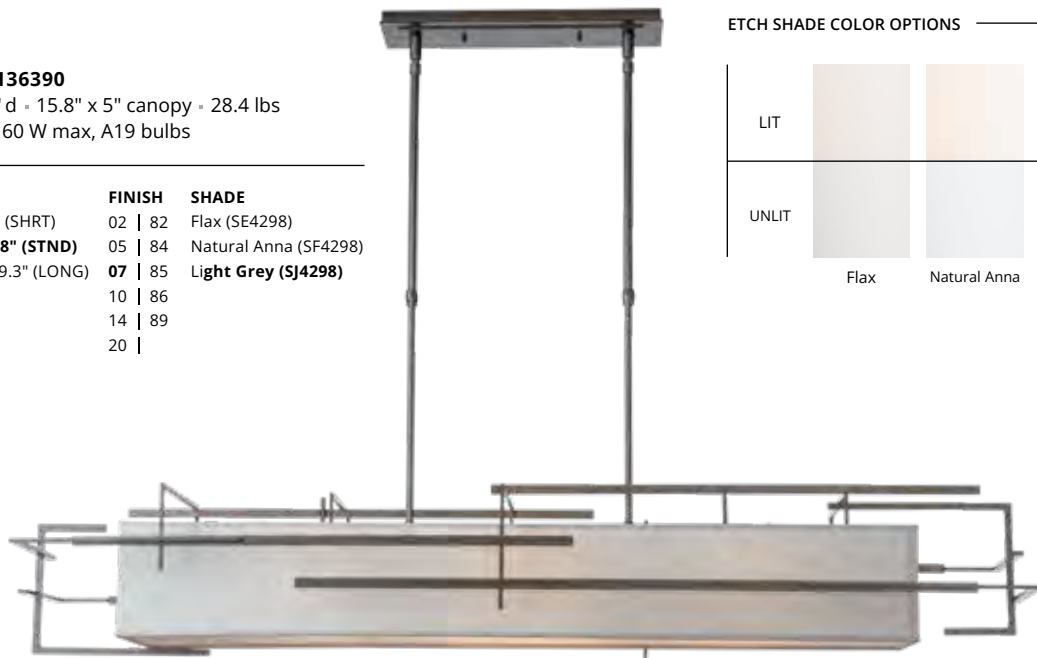

L S-45°

BELLADONNA LED PENDANT - 139813
18.7" h x 50.3" w x 19.5" d - 4.5" x 38.5" canopy - 33.8 lbs
1150 EST. DELIVERED LUMENS, 25W, 3000K CCT, 90 CRI,
120-277V AC INPUT, ELV 0-10 DIMMING
Base Finish = Canopy / Fixture core
Accent Finish = 3 smaller florets

ITEM #	OAH	FINISH	ACCENT	ELEMENT
139813-LED	25" - 100" (STND)	02 | 82 05 | 84 07 | 85 10 | 86 14 | 89 20 |	02 | 82 05 | 84 07 | 85 10 | 86 14 | 89 20 |	Crystal (CR)

S1-45°

ETCH PENDANT - 136390
8.8" h x 54" w x 15.3" d - 15.8" x 5" canopy - 28.4 lbs
Medium sockets (4), 60 W max, A19 bulbs

ITEM #	OAH	FINISH	SHADE
136390-SKT	30" - 40" (SHRT)	02 | 82	Flax (SE4298)
	40" - 54.8" (STND)	05 | 84	Natural Anna (SF4298)
	54.5" - 69.3" (LONG)	07 | 85 10 | 86 14 | 89 20 |	Light Grey (SJ4298)