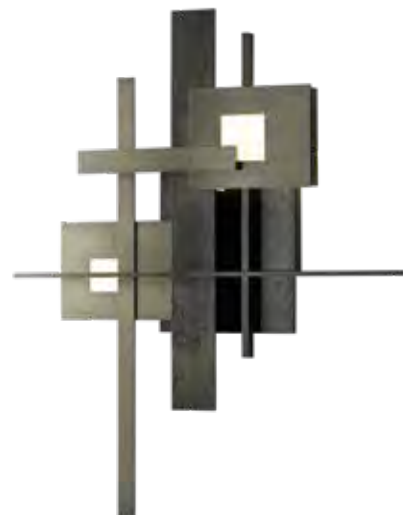

ITEM #	FINISH
217310-LED	02 | 82
	05 | 84
	07 | 85
	10 | 86
	14 | 89
	20 |