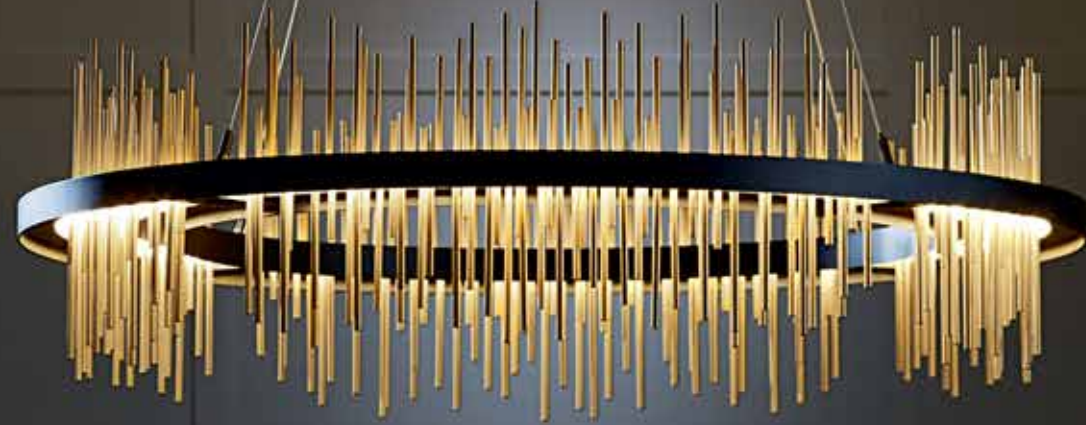

L S-45°

GOSSAMER CIRCULAR LED PENDANT - 139656

11.5" h x 38" dia • 8.8" OD canopy • 60.4 lbs
2000 EST. DELIVERED LUMENS, 60W, 3000K CCT, 90 CRI,
120-277V AC INPUT, ELV 0-10 DIMMING

Base Finish = Canopy / Fixture
Accent Finish = Decorative rods

ITEM #	OAH	FINISH	ACCENT
139656-LED	30" - 100" (STND)	02 | 82	02 | 85
		05 | 84	82 | 86
		07 | 85	84 | 89
		10 | 86	
		14 | 89	
		20 |