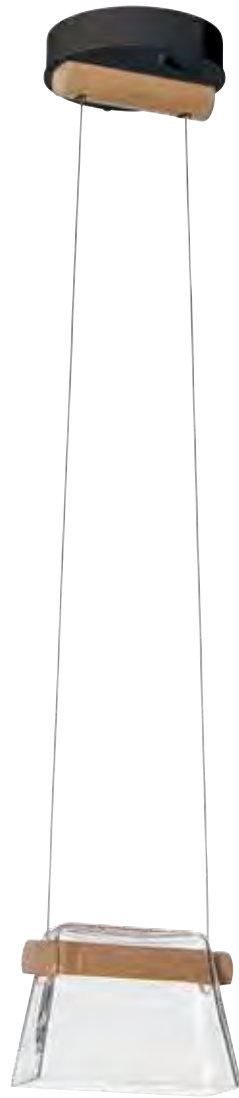

L **S-45°**

COWBELL 1-LIGHT PENDANT - 151060

4.5" h x 6.3" w x 2.8" d - 5.6" canopy - 3.2 lbs
250 EST. DELIVERED LUMENS, 4W, 3000K CCT, 90 CRI, 120V AC INPUT, DIMMING: ELV

ITEM #	OAH	FINISH	ACCENT	GLASS
151060-LED	18" - 100" (STND)	02 | 82 05 | 84 07 | 85 10 | 86 14 | 89 20 |	Maple Wood (WD)	Clear w/Frost (YE0560) Clear (ZM0560)