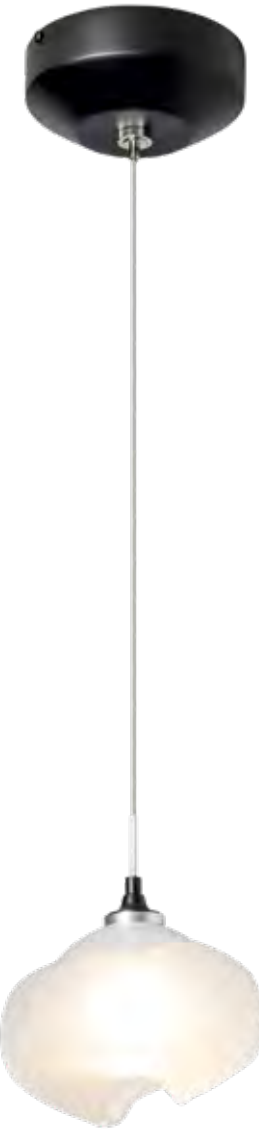

S-45°

FRITZ PENDANT - 188900
16.8" h x 3.3" dia - 5" OD canopy - 139" wire
3.6 lbs - GU10 socket, 35 W max, MR-16 reflector bulb

ITEM #	OAH	FINISH	GLASS
188900-SKT	19" - 64" (MULT)	02 | 82	Clear (ZM0617)
	Multi-height	05 | 84	
	stem kit includes:	07 | 85	
	(3) 12" pipes	10 | 86	
	(1) 6" pipe	14 | 89	
	(1) 3" pipe	20 |	

S-45°

FRITZ LARGE PENDANT - 188902
14.5" h x 8.3" dia - 5" OD canopy - 139" wire
6.2 lbs - GU10 socket, 35 W max, MR-16 reflector bulb

ITEM #	OAH	FINISH	GLASS
188902-SKT	17" - 62" (MULT)	02 | 82	Clear (ZM0676)
	Multi-height	05 | 84	
	stem kit includes:	07 | 85	
	(3) 12" pipes	10 | 86	
	(1) 6" pipe	14 | 89	
	(1) 3" pipe	20 |	

S-45°

THUMBPRINT LOW VOLTAGE PENDANT - 161182
7.1" h x 5.7" w x 6.2" d - 5.5" OD canopy - 3.2 lbs
G4 socket, 50 W max, G4 bulb

ITEM #	OAH	FINISH	GLASS
161182-SKT	15" - 80" (STND)	02 | 82	Cool Grey (YL0709)
		05 | 84	Clear (ZM0709)
		07 | 85	
		10 | 86	
		14 | 89	
		20 |	

S-45°

NEW FRITZ GLOBE LOW VOLTAGE MINI PENDANT - 161187
6.3" h x 5.5" dia - 5.5" OD canopy - 4.8 lbs
G4 socket, 4 W, G4 LED bulb

ITEM #	OAH	FINISH	GLASS
161187-SKT	10" - 80" (STND)	02 | 82	Frosted (FD0750)
		05 | 84	
		07 | 85	
		10 | 86	
		14 | 89	
		20 |	

S-45°

UME LOW VOLTAGE PENDANT - 161182
7.1" h x 5.7" w x 6.2" d - 5.5" OD canopy - 3.2 lbs
G4 socket, 50 W max, G4 bulb

ITEM #	OAH	FINISH	GLASS
161182-SKT	15" - 80" (STND)	02 | 82	Frosted (FD0710)
		05 | 84	
		07 | 85	
		10 | 86	
		14 | 89	
		20 |