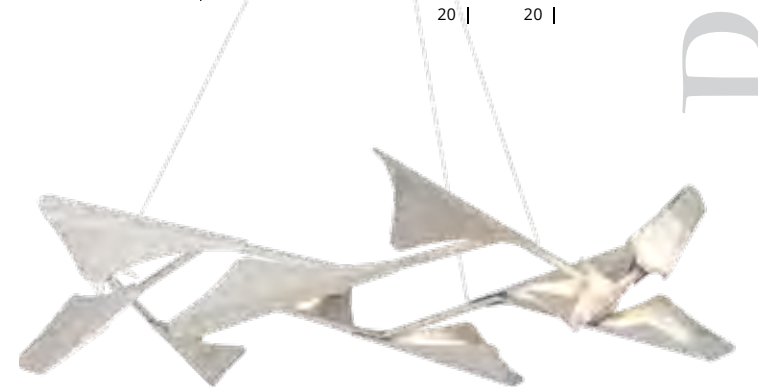

PLUME CIRCULAR 12-LIGHT LARGE LED PENDANT

135008 - 10" h x 49.1" dia - 10.8" OD canopy - 17.4 lbs
1800 EST. DELIVERED LUMENS, 51W, 3000K CCT, 85 CRI, 120-277V AC INPUT, DIMMING: LINE VOLTAGE, ELV, TRIAC
Base Finish = Canopy / Fixture frame
Accent Finish = Metal diffuser shields

ITEM #	OAH	FINISH	ACCENT
135008-LED	18" - 100" (STND)	02 | 82 05 | 84 07 | 85 10 | 86 14 | 89 20 |	02 | 82 05 | 84 07 | 85 10 | 86 14 | 89 20 |