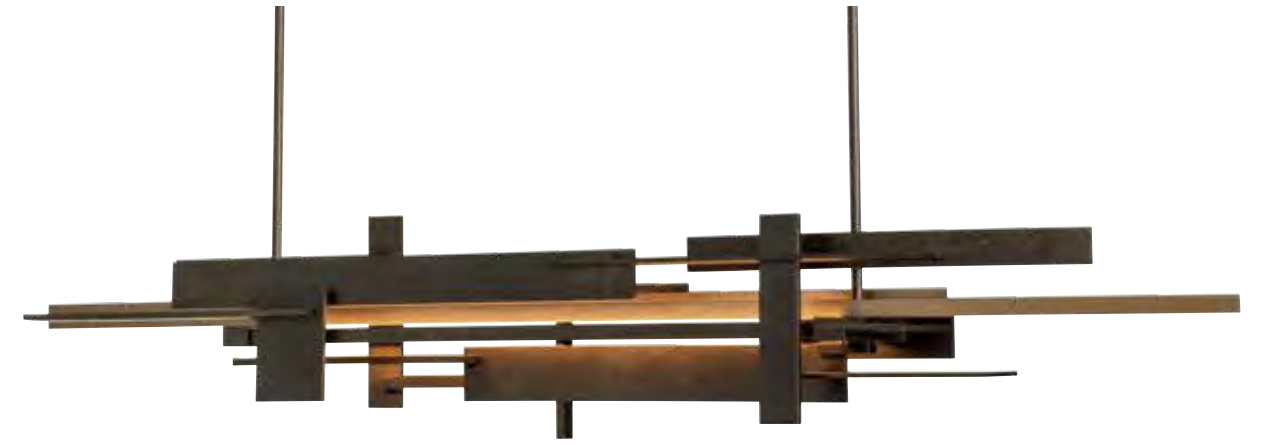

PLANAR

L **S1-45°**

PLANAR LED PENDANT W/ ACCENT - 139721 - US PATENT D777,366
8.4" h x 48.3" w x 8.5" d - 5" x 27.8" canopy - 36 lbs
940 EST. DELIVERED LUMENS, 24W, 3000K CCT, 90 CRI,
120-277V AC INPUT, ELV 0-10 DIMMING
Base Finish = Canopy / Fixture
Accent Finish = Horizontal bar

ITEM #	OAH	FINISH	ACCENT
139721-LED	28.2" - 38.2" (SHRT)	02 | 82	02 | 82
	38" - 50.9" (STND)	05 | 84	05 | 84
	49.7" - 62.4" (LONG)	07 | 85	07 | 85
		10 | 86	10 | 86
		14 | 89	14 | 89
		20 |	20 |

L **S-45°**

PLANAR SMALL LED PENDANT - 139718
11" h x 12.1" w x 10.6" d - 5" sq canopy - 70" wire - 11 lbs
580 EST. DELIVERED LUMENS, 23W, 3000K CCT,
90 CRI, 100-120V AC INPUT, ELV DIMMING