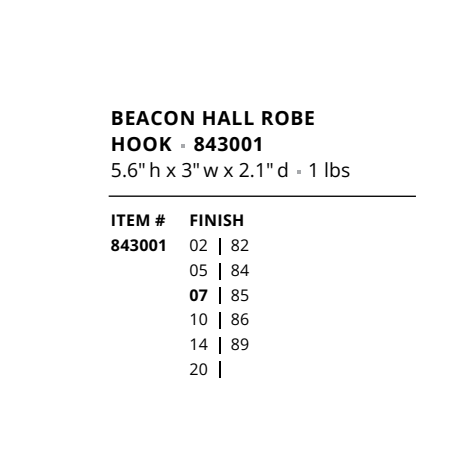

ROOK ROBE HOOK - 844001
1" h x 2.9" w x 3.3" d - 1 lbs

ITEM #	FINISH
844001	02 | 82
	05 | 84
	07 | 85
	10 | 86
	14 | 89
	20 |

ROOK TOWEL RING - 844003
7.3" h x 7" w x 3.3" d - 1.5 lbs

ITEM #	FINISH
844003	02 | 82
	05 | 84
	07 | 85
	10 | 86
	14 | 89
	20 |

BEACON HALL BATH TISSUE HOLDER - 843005
3" h x 9.4" w x 4.1" d - 2 lbs

ITEM #	FINISH
843005	02 | 82
	05 | 84
	07 | 85
	10 | 86
	14 | 89
	20 |

ROOK TISSUE HOLDER - 844005
2.5" h x 7.8" w x 3.3" d - 1.4 lbs

ITEM #	FINISH
844005	02 | 82
	05 | 84
	07 | 85
	10 | 86
	14 | 89
	20 |

ROOK TOWEL HOLDER - 844007
2.5" h x 14.8" w x 3.3" d - 1.8 lbs

ITEM #	FINISH
844007	02 | 82
	05 | 84
	07 | 85
	10 | 86
	14 | 89
	20 |

BEACON HALL ROBE HOOK - 843001
5.6" h x 3" w x 2.1" d - 1 lbs

ITEM #	FINISH
843001	02 | 82
	05 | 84
	07 | 85
	10 | 86
	14 | 89
	20 |

BEACON HALL TOWEL HOLDER - 843007
3" h x 16.3" w x 4.1" d - 3.5 lbs

ITEM #	FINISH
843007	02 | 82
	05 | 84
	07 | 85
	10 | 86
	14 | 89
	20 |

ROOK TOWEL HOLDER - 844010
2.5" h x 18.5" w x 3.3" d - 2.5 lbs

ITEM #	FINISH
844010	02 | 82
	05 | 84
	07 | 85
	10 | 86
	14 | 89
	20 |

ROOK TOWEL HOLDER - 844012
2.5" h x 26.5" w x 3.3" d - 3 lbs

ITEM #	FINISH
844012	02 | 82
	05 | 84
	07 | 85
	10 | 86
	14 | 89
	20 |

843010

BEACON HALL TOWEL HOLDER - 843012
2.5" h x 30.3" w x 3.3" d - 2 lbs

ITEM #	FINISH
843012	02 | 82
	05 | 84
	07 | 85
	10 | 86
	14 | 89
	20 |

ROOK TOWEL HOLDER - 844015
2.5" h x 34.5" w x 3.3" d - 3 lbs

ITEM #	FINISH
844015	02 | 82
	05 | 84
	07 | 85
	10 | 86
	14 | 89
	20 |

BEACON HALL TOWEL HOLDER - 843015
2.5" h x 38.3" w x 3.3" d - 4 lbs

ITEM #	FINISH
843015	02 | 82
	05 | 84
	07 | 85
	10 | 86
	14 | 89
	20 |