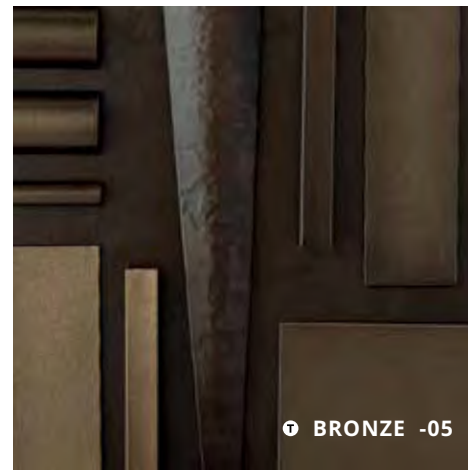

FINISHES

Ⓜ = TRANSLUCENT
○ = OPAQUE