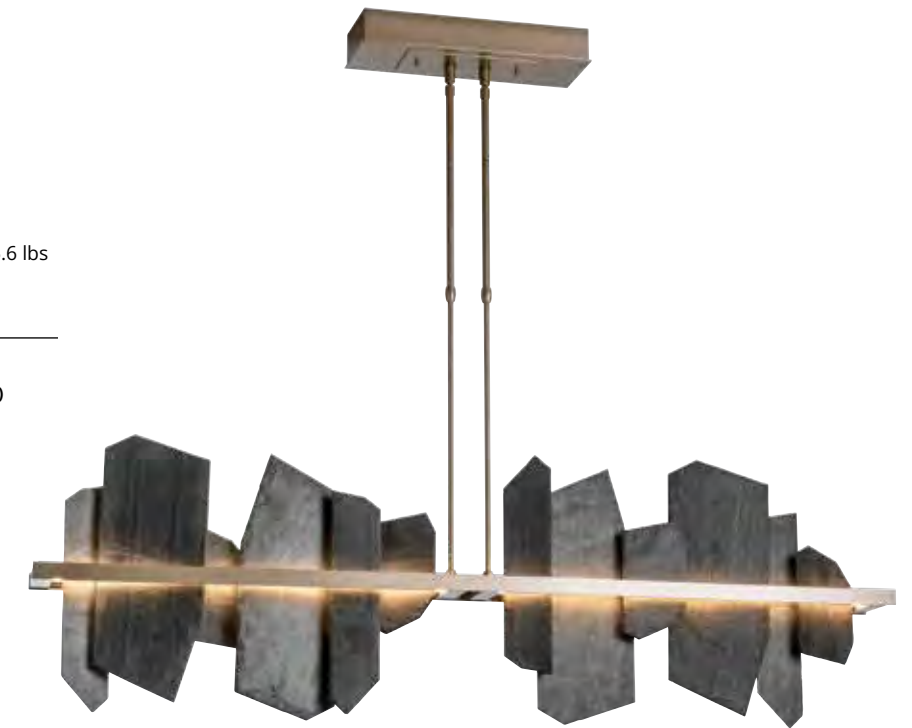

Today, in addition to several free-flowing designs like the Zephyr and Mobius, we offer Linear, Circular and Sconce Light-Guide Platforms for a variety of products. Light-guide platforms may also be customized in length, width and shape to suit custom projects.

All Hubbardton Forge products are handmade, one-at-a-time by Vermont artisans.

WHAT MAKES OUR LED LIGHT-GUIDES UNIQUE?

- **Ease of Installation**
- **Even Light Distribution**
- **Locally-sourced LEDs**
- **Accessible Electrical Components**
- **Fully Field-Adjustable**
- **LED component can be easily replaced, if needed**
- **Customizable**
- **11 Standard Interior Finishes**
- **Short Lead Time: 3-4 weeks for Standard Products**

L S1-45°

ARDESIA LED PENDANT - 139666

16.4" h x 51.9" w x 5.3" d - 14.8" x 5.3" canopy - 35.6 lbs
1930 EST. DELIVERED LUMENS, 57W, 3000K CCT, 90 CRI
120-277V AC INPUT, ELV 0-10 DIMMING

ITEM #	OAH	FINISH	ACCENT
139666-LED	30.7" - 42.6" (SHRT)	02 | 82	Slate (SL)
	40.7" - 52.1" (STND)	05 | 84	
	51.9" - 63.9" (LONG)	07 | 85	
		10 | 86	
		14 | 89	
		20 |