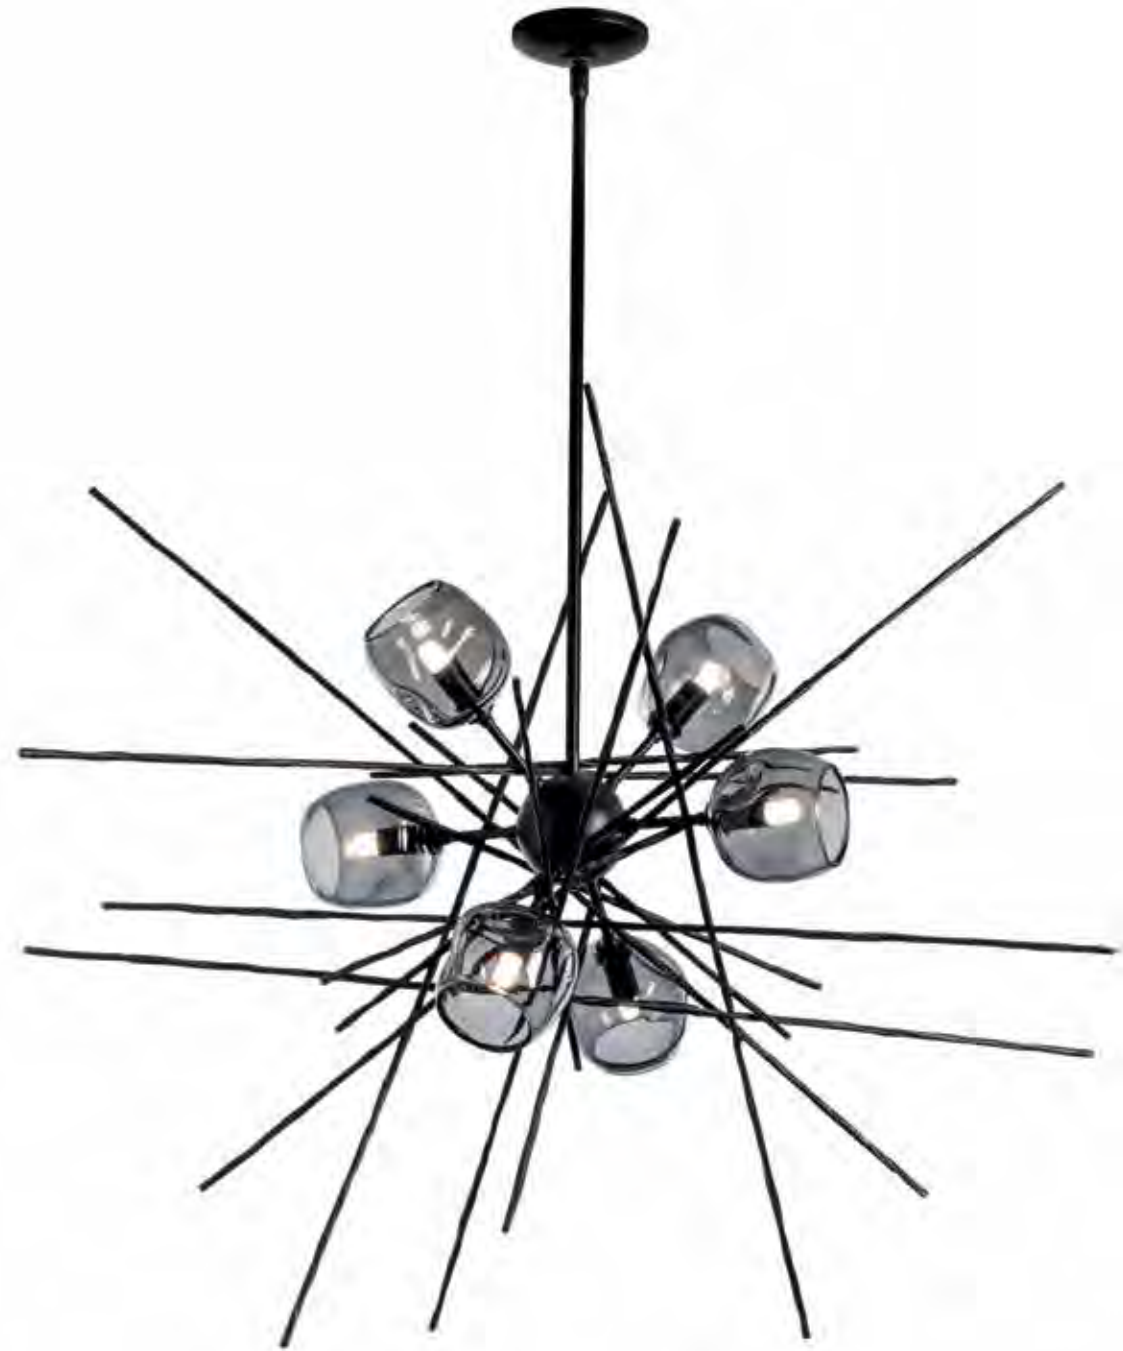

S1-45°

GRIFFIN STARBURST PENDANT - 131590
33.5" h x 39.2" w x 38.8" d - 5" OD canopy - 86" wire
21 lbs - G9 sockets (6), G9 bulbs, 25 W max

ITEM #	OAH	FINISH	GLASS
131590-SKT	36.3" - 81.3" (MULT)	02 | 82	Clear (ZM0709)
	Multi-height stem kit includes:	05 | 84	Cool Grey (YL0709)
	(3) 12" pipes	07 | 85	
	(1) 6" pipe	10 | 86	
	(1) 3" pipe	14 | 89	
		20 |	

GRIFFIN STARBURST GLASS OPTIONS: