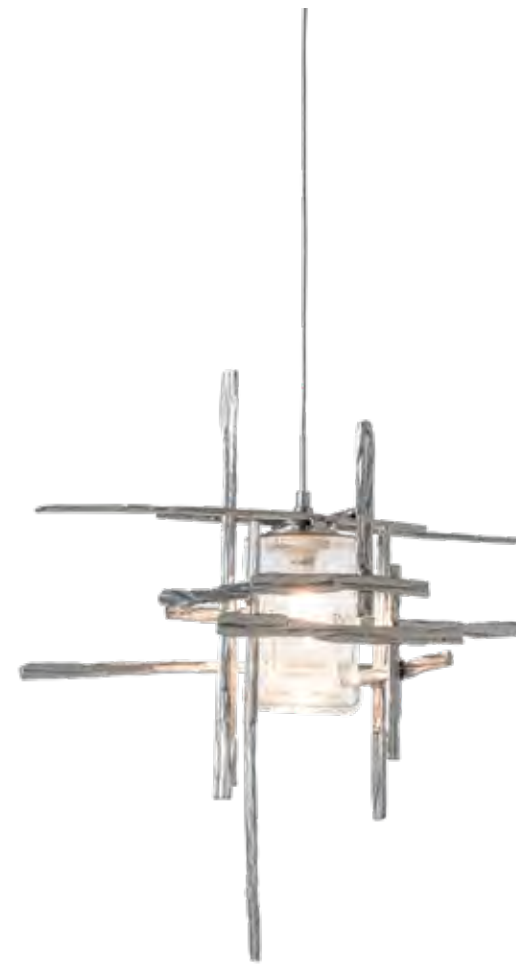

🏠 CE AL

TURA 7-LIGHT SEEDED GLASS PENDANT - 131095

15" h x 53.6" w x 18.3" d - 8.5" x 44.5" canopy

34 lbs - G4 sockets (7), 4 W, G4 LED bulbs

Note: Canopy can will always be finished in -10 Black

ITEM #	OAH	FINISH	GLASS
131095-SKT	30" - 80" (STND)	02 | 82	Seeded Clear (110728)
	30" - 130" (LONG)	05 | 84	
		07 | 85	
		10 | 86	
		14 | 89	
		20 |	

Additional Multi-Ports on pages 44 and 45

🏠 CE AL

TURA 7-LIGHT FROSTED GLASS PENDANT - 131096

15" h x 53.6" w x 18.3" d - 8.5" x 44.5" canopy

28.4 lbs - G4 sockets (7), 4 W, G4 LED bulbs

Note: Canopy can will always be finished in -10 Black

ITEM #	OAH	FINISH	GLASS
131096-SKT	30" - 80" (STND)	02 | 82	Frosted (YC0305)
	30" - 130" (LONG)	05 | 84	
		07 | 85	
		10 | 86	
		14 | 89	
		20 |	

S-45° 🏠 AL CE

TURA SEEDED GLASS LOW VOLTAGE PENDANT

161184 - 15" h x 16.4" w x 11" d - 5.5" OD canopy

3.8 lbs - GY 6.35 socket, 50 W max, T4 Capsule bulb

ITEM #	OAH	FINISH	GLASS
161184-SKT	18" - 80" (STND)	02 | 82	Seeded (110728)
		05 | 84	
		07 | 85	
		10 | 86	
		14 | 89	
		20 |	

S-45° 🏠 AL CE

TURA FROSTED GLASS LOW VOLTAGE PENDANT

161185 - 15" h x 16.4" w x 11" d - 5.5" OD canopy

3.2 lbs - GY 6.35 socket, 50 W max, T4 Capsule bulb

ITEM #	OAH	FINISH	GLASS
161185-SKT	18" - 80" (STND)	02 | 82	Frosted (YC0305)
		05 | 84	
		07 | 85	
		10 | 86	
		14 | 89	
		20 |	

🏠 AL

NEW TURA SEEDED GLASS LOW VOLTAGE

SCONCE - 201393 - 15" h x 16.4" w x 11.5" d

18.3" - 73.3" OAH - 2.2 lbs - 5.5" OD backplate

2.8" vertical mounting ht - G4 socket, 4 W, G4 LED bulb

ITEM #	FINISH	GLASS
201393-SKT	02 | 82	Seeded Clear (110728)
	05 | 84	
	07 | 85	
	10 | 86	
	14 | 89	
	20 |	

🏠 AL

NEW TURA FROSTED GLASS LOW VOLTAGE

SCONCE - 201396 - 15" h x 16.4" w x 11.5" d

18.3" - 73.3" OAH - 2.6 lbs - 5.5" OD backplate

2.8" vertical mounting ht - G4 socket, 4 W, G4 LED bulb

ITEM #	FINISH	GLASS
201396-SKT	02 | 82	Frosted (YC0305)
	05 | 84	
	07 | 85	
	10 | 86	
	14 | 89	
	20 |