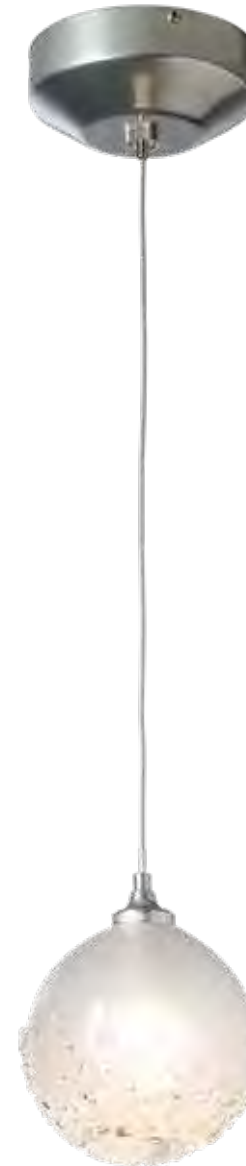

FRITZ LARGE PENDANT - 188902

14.5" h x 8.3" dia - 5" OD canopy - 139" wire
6.2 lbs - GU10 socket, 35 W max, MR-16 reflector bulb

ITEM #	OAH	FINISH	GLASS
188902-SKT	17" - 62" (MULT)	02 | 82	Clear (ZM0676)
	Multi-height	05 | 84	
	stem kit includes:	07 | 85	
	(3) 12" pipes	10 | 86	
	(1) 6" pipe	14 | 89	
	(1) 3" pipe	20 |	

NEW FRITZ GLOBE LOW VOLTAGE MINI PENDANT

161187 - 6.3" h x 5.5" dia - 5.5" OD canopy - 4.8 lbs
G4 socket, 4 W, G4 LED bulb

ITEM #	OAH	FINISH	GLASS
161187-SKT	10" - 80" (STND)	02 | 82	Frosted (FD0750)
		05 | 84	
		07 | 85	
		10 | 86	
		14 | 89	
		20 |