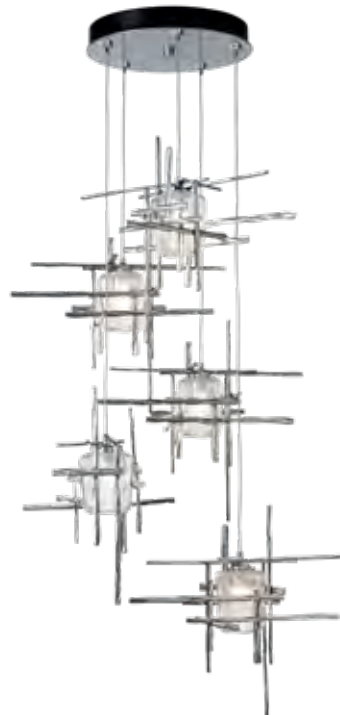

S-45° AL

NEW TURA 5-LIGHT CLEAR SEEDED GLASS PENDANT - 131126
15" h x 27.3" dia - 12.3" OD canopy
15.8 lbs - G4 sockets (5), 4 W, G4 LED bulbs
Note: Canopy can will always be finished in -10 Black

ITEM #	OAH	FINISH	GLASS
131126-SKT	50" - 80" (STND) 50" - 130" (LONG)	02 | 82 05 | 84 07 | 85 10 | 86 14 | 89 20 |	Seeded Clear (II0728)