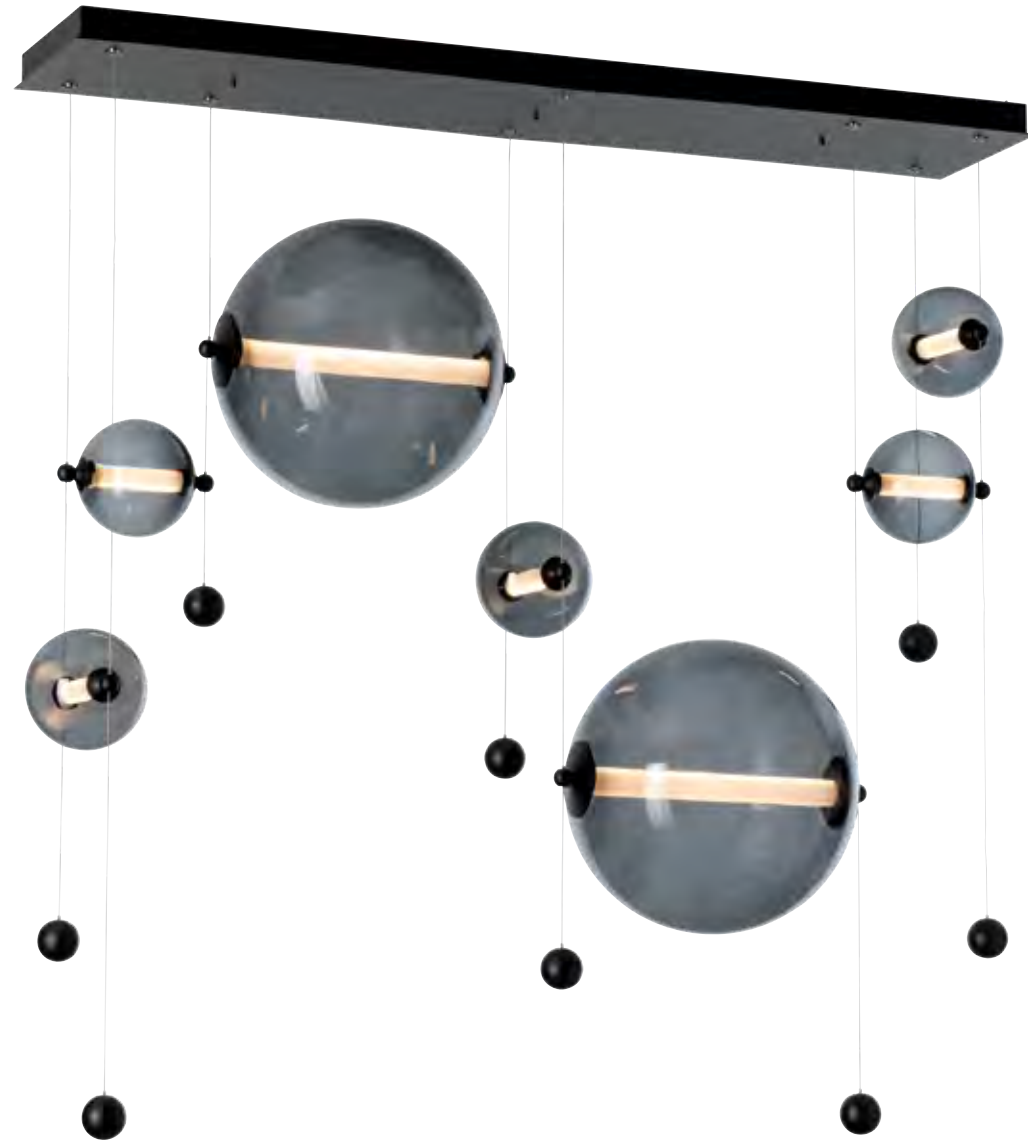

ITEM #	OAH	FINISH	GLASS
139054-LED	40" - 100" (STND)	02 | 82	Opal (GG0694)
		05 | 84	Cool Grey (YL0694)
		07 | 85	
		10 | 86	
		14 | 89	
		20 |