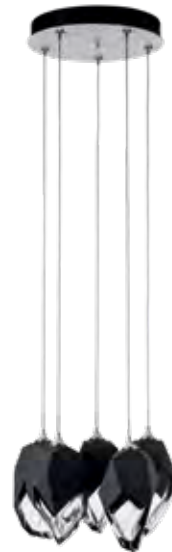

NEW CHRYSALIS 5-LIGHT LARGE CRYSTAL PENDANT - 131138

11.6" h x 16.1" dia - 12.3" OD canopy - 14 lbs
G4 sockets (9), 4 W, G4 LED bulbs
Note: Canopy can will always be finished in -10 Black

ITEM #	OAH	FINISH	CRYSTAL
131138-SKT	15" - 80" (STND)	02 | 82	White (WP0755)
	15" - 130" (LONG)	05 | 84	Black (BP0755)
		07 | 85	
		10 | 86	
		14 | 89	
		20 |