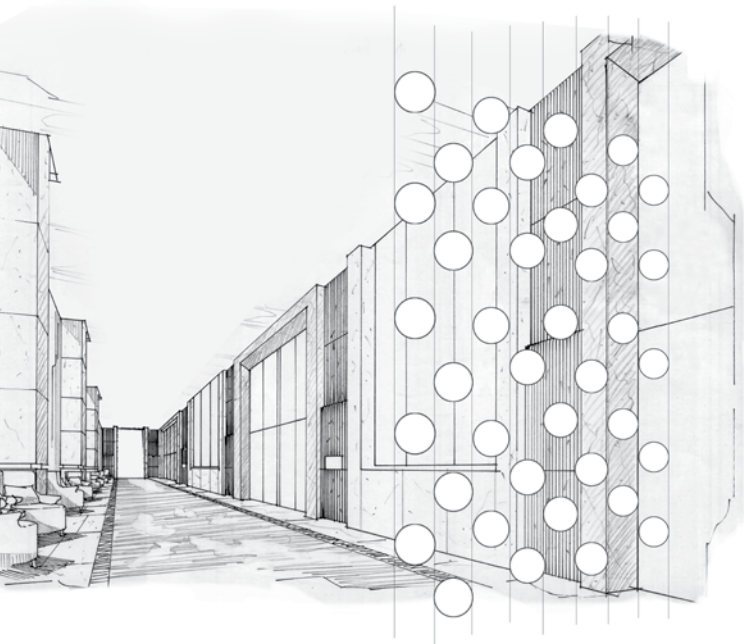

# Modular Scalable Lighting

Longer, shorter, wider...We can do that! The customizable nature of the Abacus is endless. Either side of a headboard, a 30' space divider with 15' ceilings, above a 10' long island, or over a dining table...the Abacus is as versatile as it gets. Custom options are available to accommodate specific applications.

## LED TECHNOLOGY

Glass globes are individually lit via a frosted LED tube, powered by low-voltage cables.

## ADJUSTABLE

True to its namesake, the Abacus moves up and down its cable "rails" by virtue of tiny grippers on each side that, when squeezed, free the globe to slide and stop exactly where you want to position it.