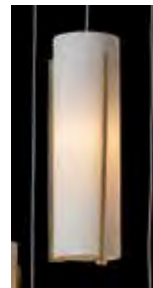

EXOS GLASS

S-45°

EXOS GLASS 10-LIGHT PENDANT - 131204
10.6" h x 44.5" w x 8.5" d - 44.5" x 8.5" canopy - 39.2 lbs
G4 sockets (10), 4 W, G4 LED bulbs
Note: Canopy can will always be finished in -10 Black

ITEM #	OAH	FINISH	GLASS
131204-SKT	13" - 80" (STND)	02 | 82	Opal (GG0065)
	13" - 130" (LONG)	05 | 84	Clear (ZM0065)
		07 | 85	
		10 | 86	
		14 | 89	
		20 |	

Additional Multi-Ports on page 43

Opal

S-45°

NEW EXOS GLASS 5-LIGHT PENDANT - 131124
10.3" h x 13.45" dia - 12" OD canopy - 15.5 lbs
G4 sockets (5), 4 W, G4 LED bulbs
Note: Canopy can will always be finished in -10 Black

ITEM #	OAH	FINISH	GLASS
131124-SKT	13" - 80" (STND)	02 | 82	Opal (GG0065)
	13" - 130" (LONG)	05 | 84	Clear (ZM0065)
		07 | 85	
		10 | 86	
		14 | 89	
		20 |	

Additional Multi-Ports on page 43

S-45°

EXOS GLASS LOW VOLTAGE PENDANT - 161180
10.3" h x 3.46" dia - 5.5" OD canopy - 3.8 lbs
GY 6.35 socket, 50 W, T4 Capsule bulb

ITEM #	OAH	FINISH	GLASS
161180-SKT	15" - 80" (STND)	02 | 82	Opal (GG0065)
		05 | 84	Clear (ZM0065)
		07 | 85	
		10 | 86	
		14 | 89	
		20 |	

S-45°

NEW EXOS GLASS LOW VOLTAGE SCNCE - 201394
10" h x 5.5" w x 6.5" d - 17.5" - 77.5" OAH - 2.4 lbs
5.5" OD backplate - 2.8" vertical mounting ht
G4 socket, 4 W, G4 LED bulb

ITEM #	FINISH	GLASS
201394-SKT	02 | 82	Opal (GG0065)
	05 | 84	Clear (ZM0065)
	07 | 85	
	10 | 86	
	14 | 89	
	20 |