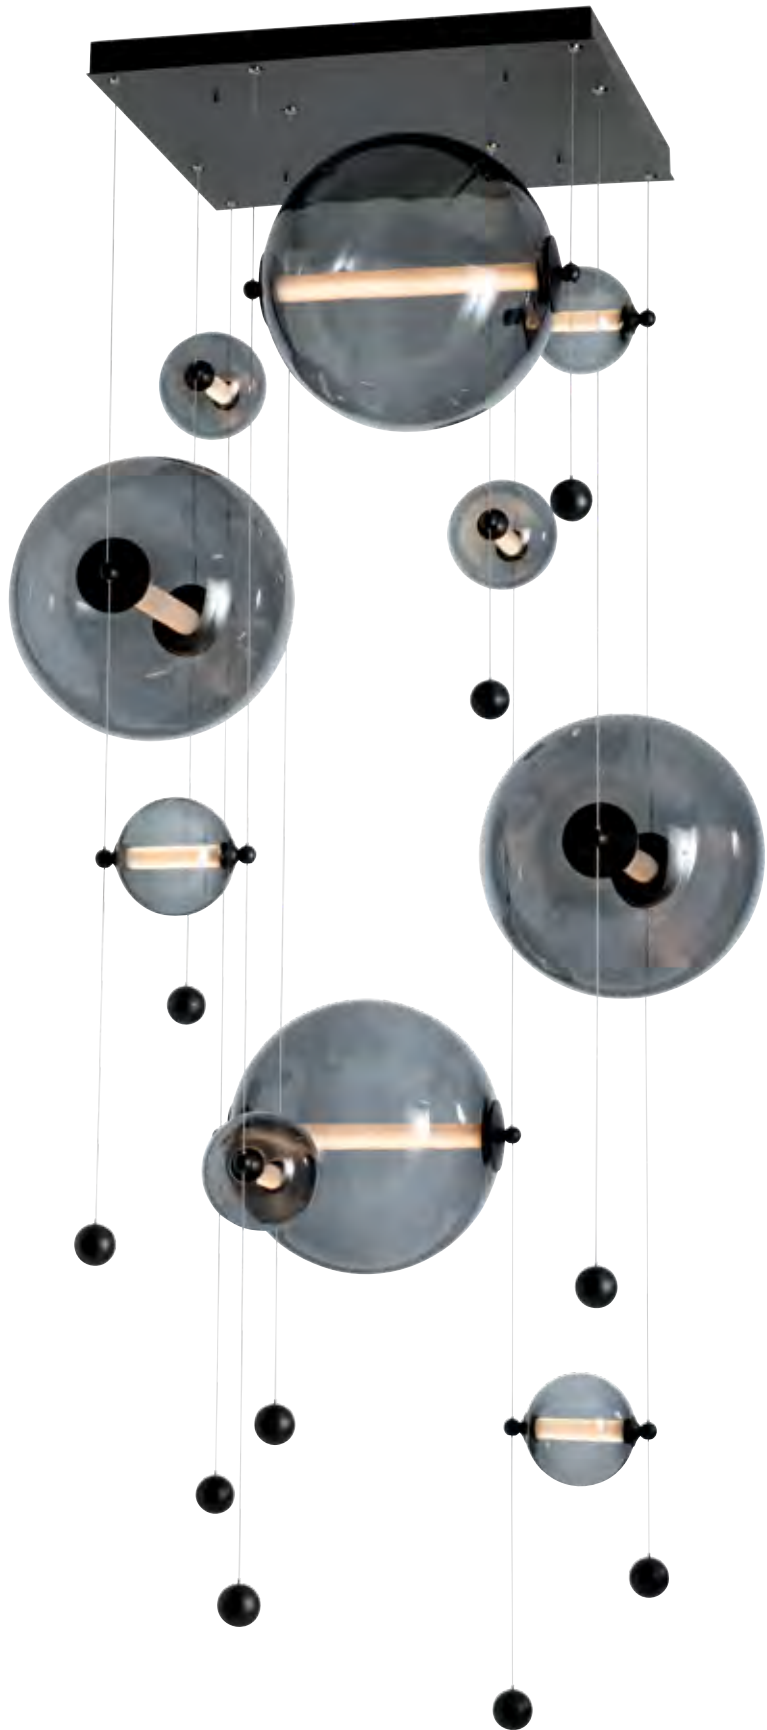

# Modular Scalable Lighting

Longer, shorter, wider...We can do that! The customizable nature of the Abacus is endless. Either side of a headboard, a 30' space divider with 15' ceilings, above a 10' long island, or over a dining table...the Abacus is as versatile as it gets. Custom options are available to accommodate specific applications.

## LED TECHNOLOGY

Glass globes are individually lit via a frosted LED tube, powered by low-voltage cables.

## ADJUSTABLE

True to its namesake, the Abacus moves up and down its cable "rails" by virtue of tiny grippers on each side that, when squeezed, free the globe to slide and stop exactly where you want to position it.