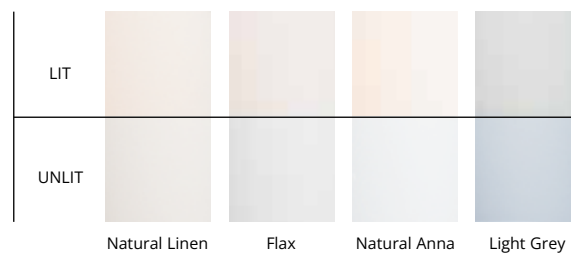

BOW SHADE COLOR OPTIONS