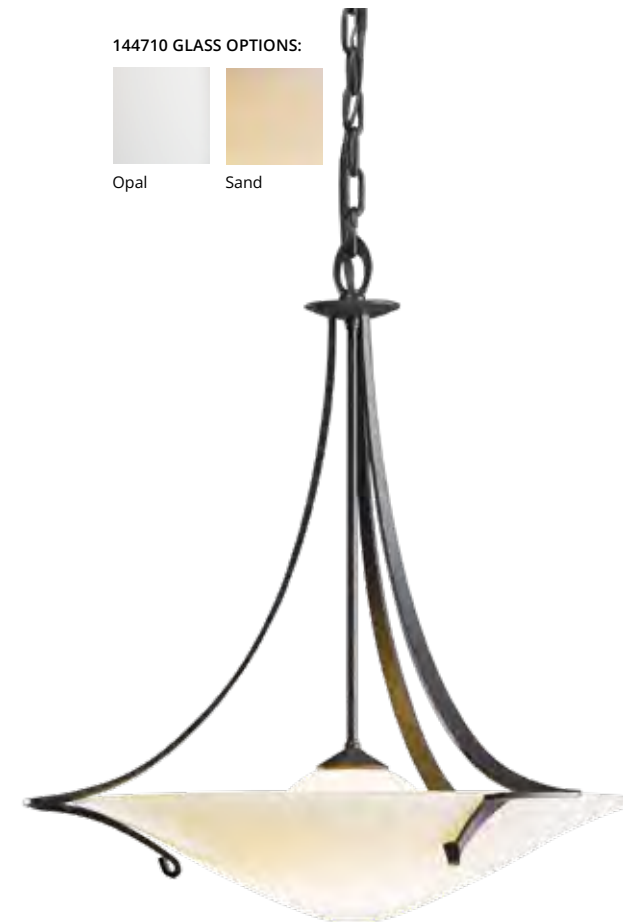

138552 GLASS OPTIONS:

S1-45°

**ONDRIAN PENDANT - 138552** - US PATENT D 494,303

26.5" h x 26" w x 24" d - 6.5" sq canopy - 50 lbs  
Medium sockets (3), 100 W max, A19 bulbs

ITEM #	OAH	FINISH	GLASS
138552-SKT	30" - 45" (STND)	02   82	Opal (GG0032)
	44" - 59" (LONG)	05   84	Sand (SS0032)
		07   85	
		10   86	
		14   89	
		20	