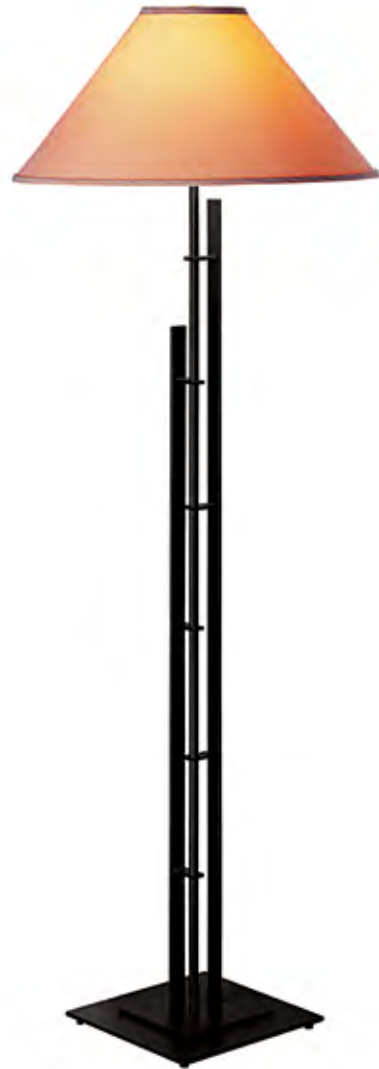

METRA TWIN TALL FLOOR LAMP - 248416
74.7" h - 8.4" x 12.7" footprint - 12.7 lbs
dimmer - Medium sockets (2), 60 W max, B bulb

PORTABLE SHADE COLOR OPTIONS

LIT					
UNLIT					
	Natural Linen	Natural Anna	Light Grey	Medium Grey	Doeskin

ITEM #	FINISH	SHADE
268421-SKT	02 | 82	Natural Anna (SF1755)
	05 | 84	Light Grey (SJ1755)
	07 | 85	Medium Grey (SL1755)
	10 | 86	Doeskin (SB1755)
	14 | 89	Natural Linen (SA1755)
	20 |